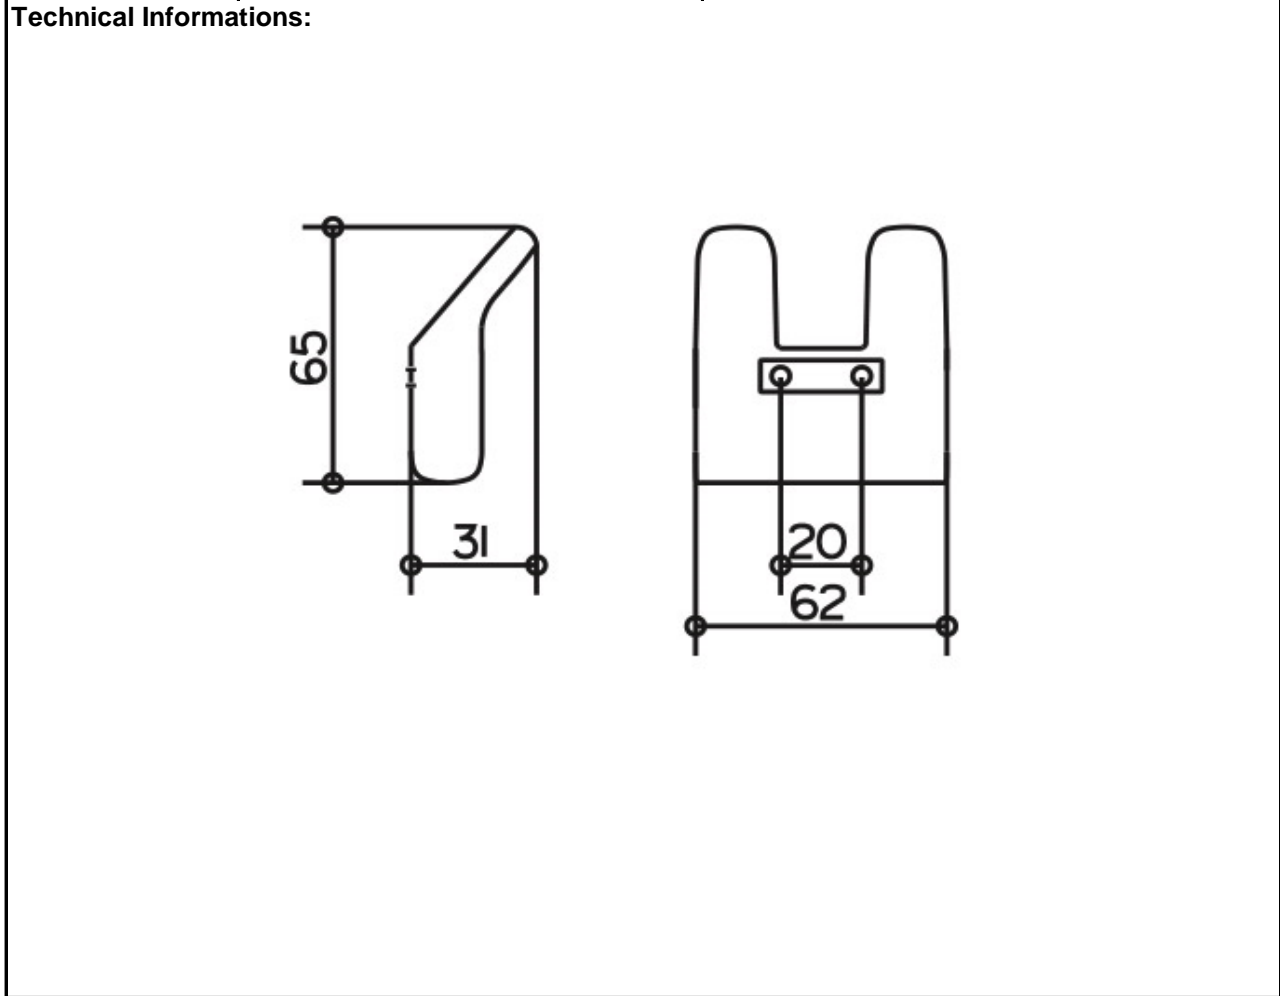

**SPECIFICATION SHEET - bathroom accessories**

<b>BRAND:</b>	<b>KEUCO</b>	<b>Product Photo:</b>  
<b>ORIGIN:</b>	Germany	
<b>SERIES:</b>	<b>MOLL</b>	
<b>PRODUCT DESCRIPTION:</b>	Double towel hook	
<b>MODEL No.</b>	12713 010000	
<b>FINISH/COLOUR:</b>	Chrome-plated	
<b>DIMENSIONS:</b>	31mm x 62mm x 65mm	
<b>OPTIONAL MATCHING PARTS:</b>		