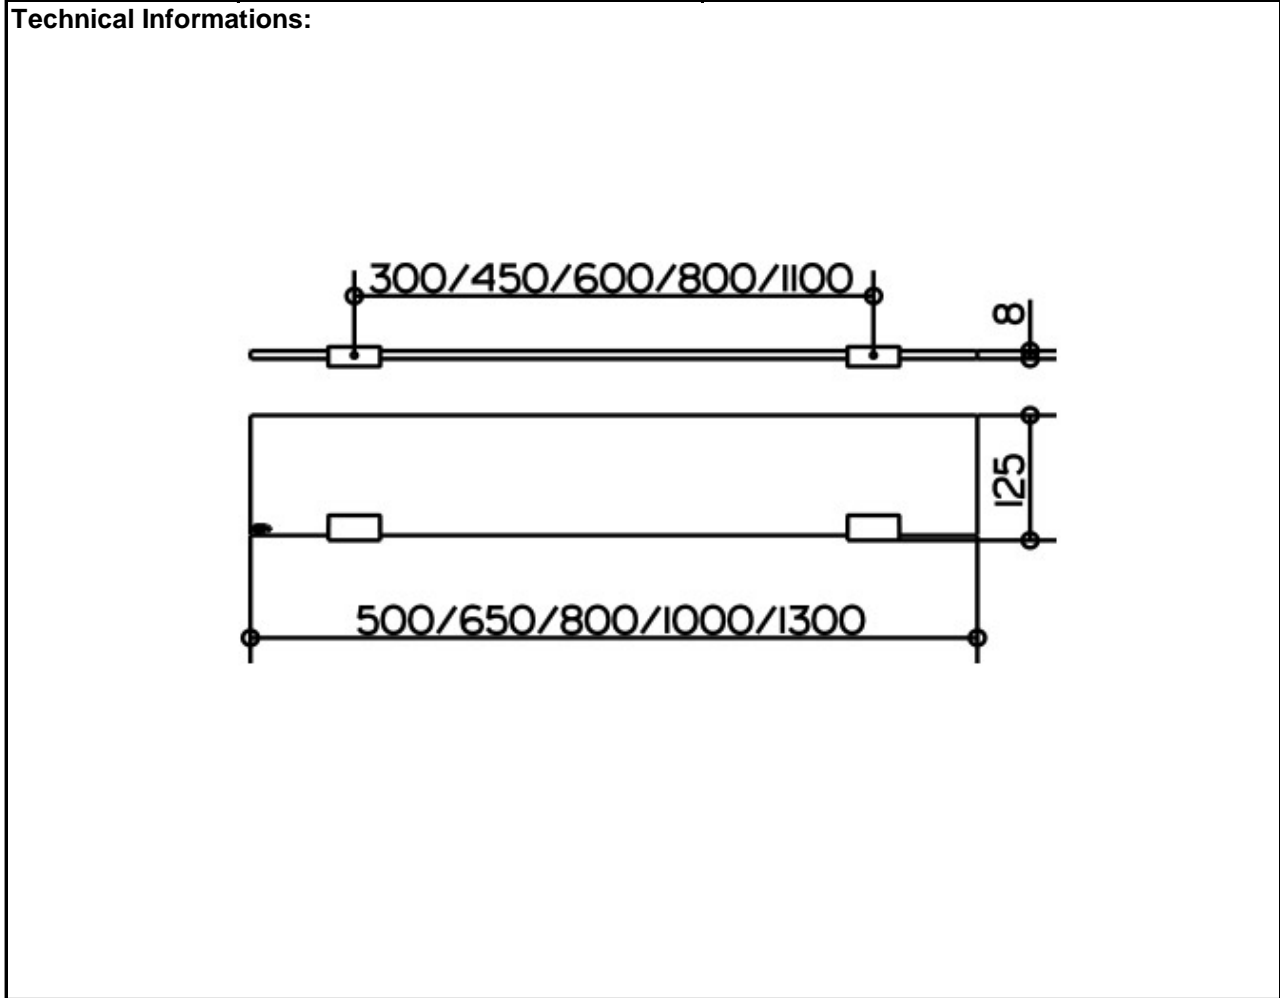

SPECIFICATION SHEET - bathroom accessories

BRAND:	KEUCO	Product Photo: 
ORIGIN:	Germany	
SERIES:	MOLL	
PRODUCT DESCRIPTION:	Shelf with crystalline glass	
MODEL No.	12710 015100	
FINISH/COLOUR:	Chrome-plated	
DIMENSIONS:	1000mm x 125mm x 8mm	
OPTIONAL MATCHING PARTS:		