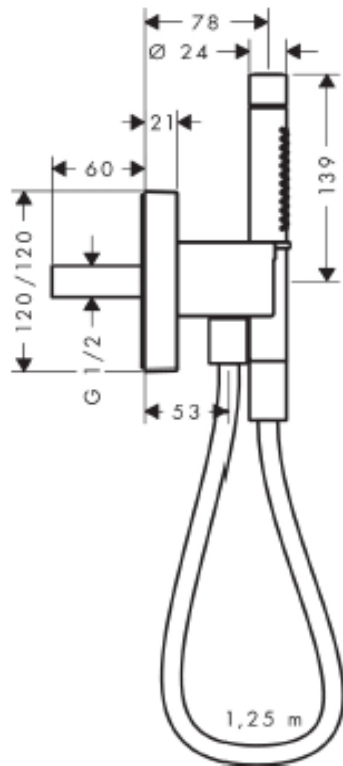

Technical Informations:

REMINDER:	Pipe flushing must be done before faucets are installed. Failure to do so voids the warranty.
	Do not use cleaners containing abrasive cleansers, ammonia, bleach, acids, waxes, alcohol, solvents or other products not recommended for chrome.
	All information is for reference only, installation shall always be based on the actual product delivered.