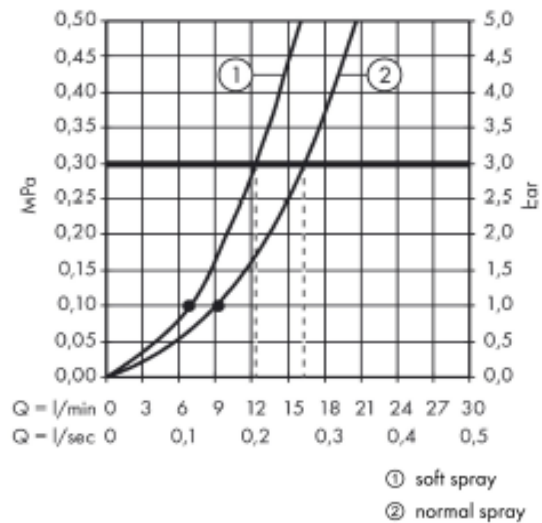

Technical Informations:

REMINDER:	Pipe flushing must be done before faucets are installed. Failure to do so voids the warranty.
	Do not use cleaners containing abrasive cleansers, ammonia, bleach, acids, waxes, alcohol, solvents or other products not recommended for chrome.
	All information is for reference only, installation shall always be based on the actual product delivered.