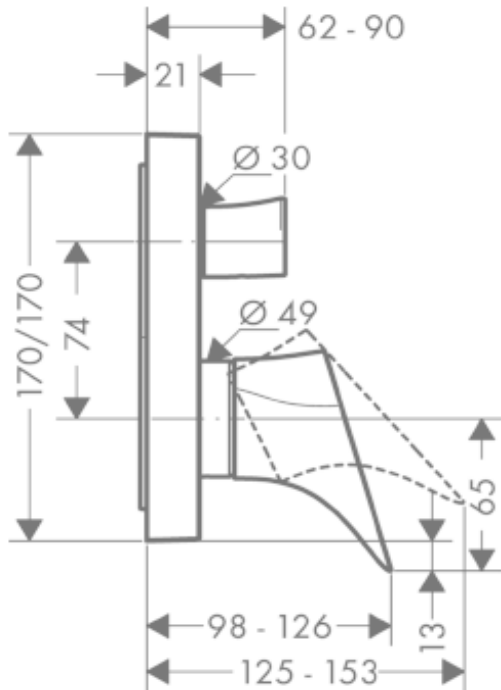

Technical Informations:

REMINDER:	Pipe flushing must be done before faucets are installed. Failure to do so voids the warranty.
	Do not use cleaners containing abrasive cleansers, ammonia, bleach, acids, waxes, alcohol, solvents or other products not recommended for chrome.
	All information is for reference only, installation shall always be based on the actual product delivered.