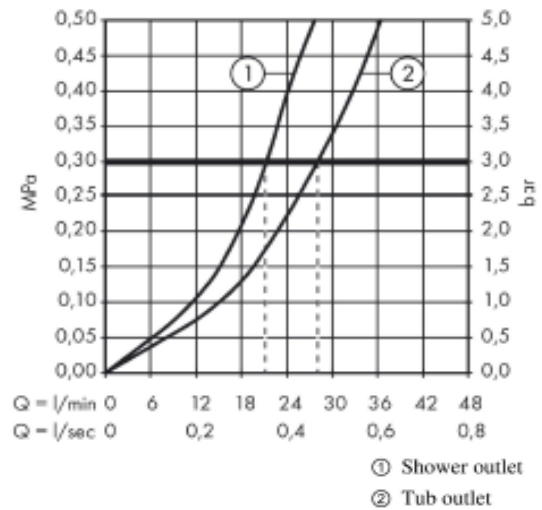

Technical Informations:

REMINDER:	Pipe flushing must be done before faucets are installed. Failure to do so voids the warranty.
	Do not use cleaners containing abrasive cleansers, ammonia, bleach, acids, waxes, alcohol, solvents or other products not recommended for chrome.
	All information is for reference only, installation shall always be based on the actual product delivered.