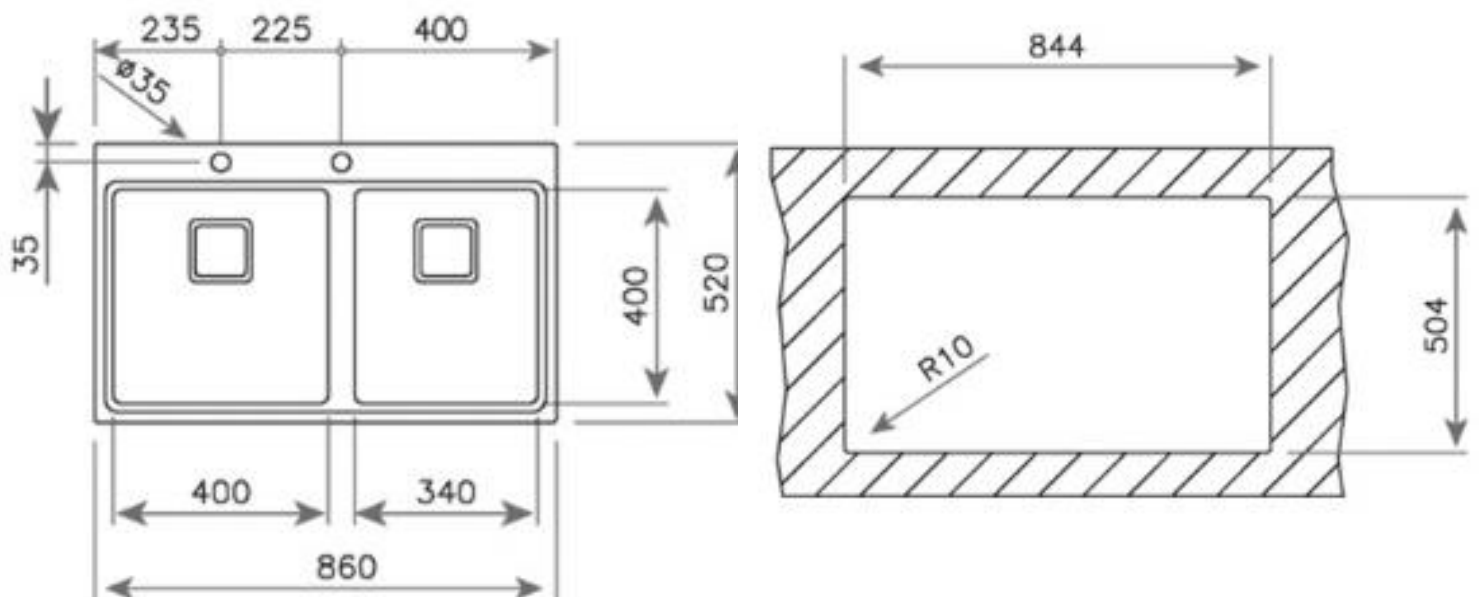

Brand : TEKA, Spain  
 Name : Zenit R15 / Double Bowl Inset  
 Kitchen Sink Stainless Steel ,  
 Zenit R15 2B 86

Item Code : 1213.9016  
 Color/ Finish: Polished  
 Dimensions : Overall (wxh): 520x860x200 mm

Product info:

- with 3½ Automatic basket waste with Overflow.
- Bowl size: (400 x 400 x 200mm,  
 400 x 320 x 200mm)

Add-on:

- PA Single sink bottle trap 1½"

Follow cleaning instructions and avoid using any harmful chemicals.