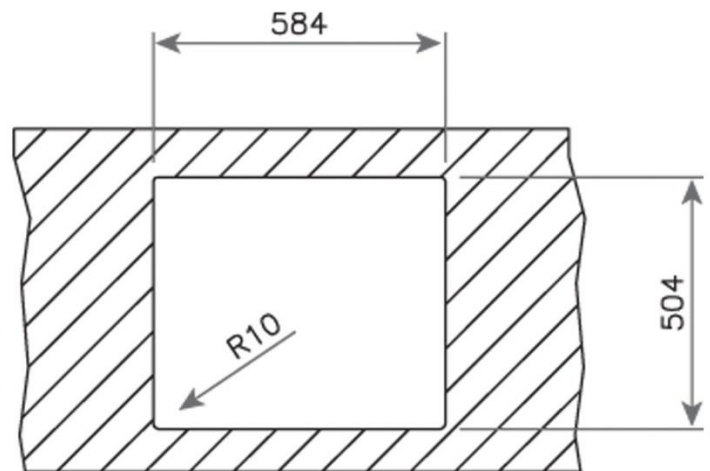

Brand : TEKA, Spain  
 Name : Zenit R15 / Stainless Steel Double Bowl Undermount Single Bowl Inset Kitchen Sink, Zenit R15 1B 2Ø

Item Code : 1213.9011  
 Color/ Finish: Polished  
 Dimensions : Overall (wxh): 520x600x200 mm

**Product info:**

- with 3½ Automatic basket waste with Overflow.
- Bowl size: 400 x 500 x 200mm

**Add-on:**

- PA Single sink bottle trap 1½"

Follow cleaning instructions and avoid using any harmful chemicals.