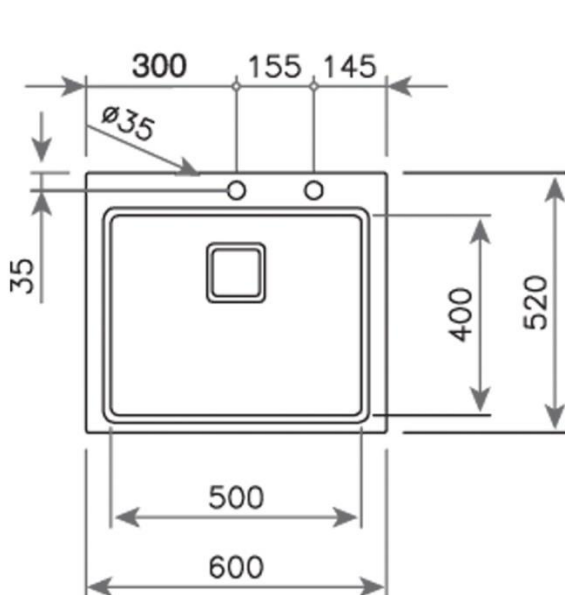

Brand : TEKA, Spain  
 Name : Zenit R15 / Stainless Steel Double Bowl Undermount Single Bowl Inset Kitchen Sink, Zenit R15 1B 2Ø

Item Code : 1213.9011  
 Color/ Finish: Polished  
 Dimensions : Overall (wxh): 520x600x200 mm

**Product info:**

- with 3½ Automatic basket waste with Overflow.
- Bowl size: 400 x 500 x 200mm

**Add-on:**

- PA Single sink bottle trap 1½"

Follow cleaning instructions and avoid using any harmful chemicals.