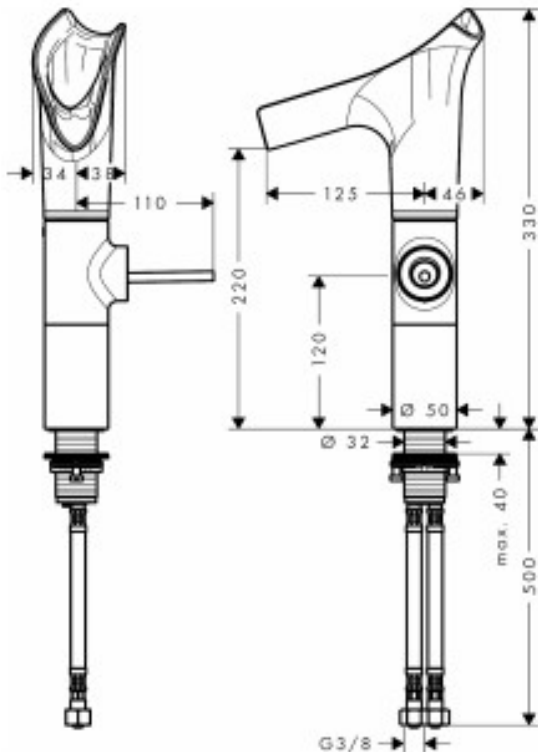

Brand : Axor, Germany  
 Name : Starck V Single Lever Basin Mixer 220 with Glass Spout  
 Item Code : 12114.000  
 Designer : Philippe Starck  
 Color / Finish : Chrome  
 Dimensions :

**Product info:**

- consists of: single lever basin mixer, non-closing waste set
- ComfortZone 220
- projection 125 mm
- swivel range adjustable in 3 steps 95°, 120° or 360°
- laminar spray
- EasyClick connection between body and spout with SafetyStop-function
- Spout is dishwasher safe
- material spout: crystal glass
- flow rate at 3 bar: 4 l/min
- joystick ceramic cartridge
- handle can be positioned on the right or left
- not recommended for the public and semi-public area

**Add-ons :**

- 2 x angle valve 1/2 x 3/8 w/ conical nut
- 1 x p-trap