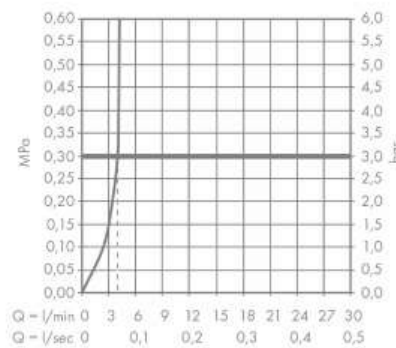

Technology

Flowchart