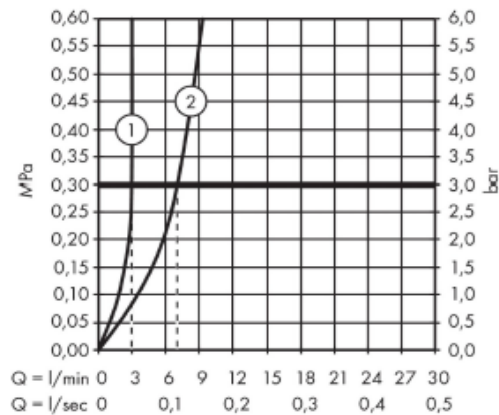

SPECIFICATION SHEET - fittings

BRAND:	AXOR®	Product Photo:
ORIGIN:	Germany	
SERIES:	STARCK Organic	
PRODUCT DESCRIPTION:	Finish set for 10902.180 Wall-mounted 2-handle basin mixer • flow rate: 3.5 l/min	
MODEL No.	12015.000	
FINISH/COLOUR:	Chrome-plated	
DIMENSIONS:	204mm length 187mm spout projection	
OPTIONAL MATCHING PARTS:		

Technical Informations:

- ① Regular / Normal spray
- ② Booster

REMINDER:	Pipe flushing must be done before faucets are installed. Failure to do so voids the warranty.
	Do not use cleaners containing abrasive cleansers, ammonia, bleach, acids, waxes, alcohol, solvents or other products not recommended for chrome.
	All information is for reference only, installation shall always be based on the actual product delivered.