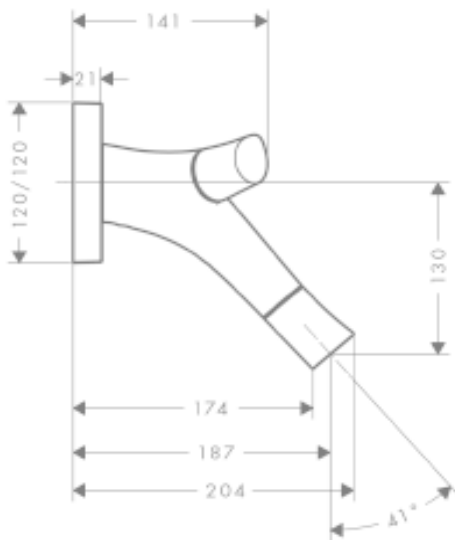

SPECIFICATION SHEET - fittings

BRAND:	AXOR®	Product Photo:
ORIGIN:	Germany	
SERIES:	STARCK Organic	
PRODUCT DESCRIPTION:	Finish set for 10902.180 Wall-mounted 2-handle basin mixer • flow rate: 3.5 l/min	
MODEL No.	12015.000	
FINISH/COLOUR:	Chrome-plated	
DIMENSIONS:	204mm length 187mm spout projection	
OPTIONAL MATCHING PARTS:		

Technical Informations:

- ① Regular / Normal spray
- ② Booster

REMINDER:	Pipe flushing must be done before faucets are installed. Failure to do so voids the warranty.
	Do not use cleaners containing abrasive cleansers, ammonia, bleach, acids, waxes, alcohol, solvents or other products not recommended for chrome.
	All information is for reference only, installation shall always be based on the actual product delivered.