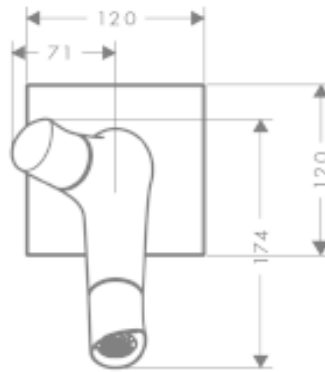

SPECIFICATION SHEET - fittings

BRAND:	AXOR®	Product Photo:
ORIGIN:	Germany	
SERIES:	STARCK Organic	
PRODUCT DESCRIPTION:	Finish set for 10902.180 Wall-mounted 2-handle basin mixer • flow rate: 3.5 l/min	
MODEL No.	12015.000	
FINISH/COLOUR:	Chrome-plated	
DIMENSIONS:	204mm length 187mm spout projection	
OPTIONAL MATCHING PARTS:		

Technical Informations:

- ① Regular / Normal spray
- ② Booster

REMINDER:	Pipe flushing must be done before faucets are installed. Failure to do so voids the warranty.
	Do not use cleaners containing abrasive cleansers, ammonia, bleach, acids, waxes, alcohol, solvents or other products not recommended for chrome.
	All information is for reference only, installation shall always be based on the actual product delivered.