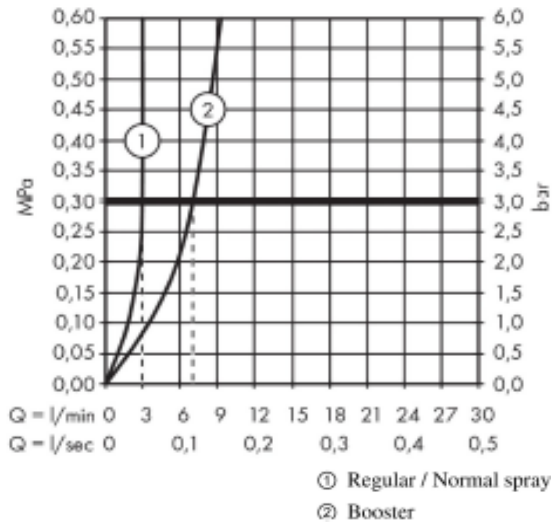

Technical Informations:

REMINDER:	Pipe flushing must be done before faucets are installed. Failure to do so voids the warranty.
	Do not use cleaners containing abrasive cleansers, ammonia, bleach, acids, waxes, alcohol, solvents or other products not recommended for chrome.
	All information is for reference only, installation shall always be based on the actual product delivered.