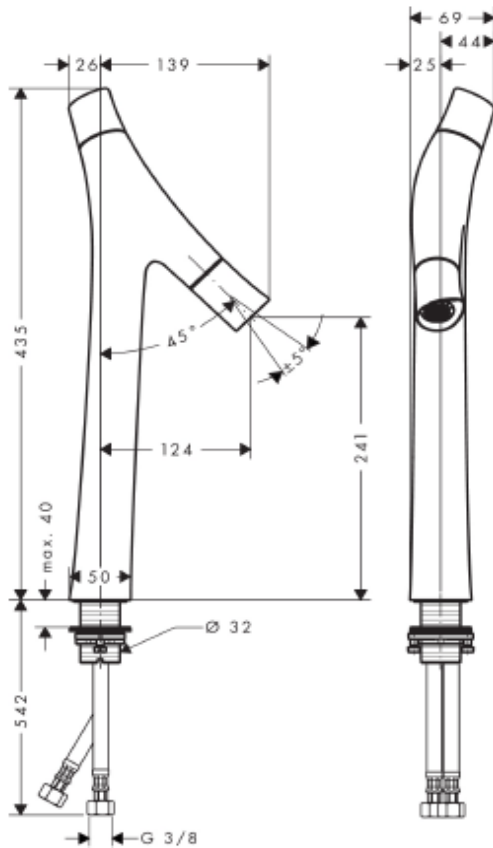

Technical Informations:

REMINDER:	Pipe flushing must be done before faucets are installed. Failure to do so voids the warranty.
	Do not use cleaners containing abrasive cleansers, ammonia, bleach, acids, waxes, alcohol, solvents or other products not recommended for chrome.
	All information is for reference only, installation shall always be based on the actual product delivered.