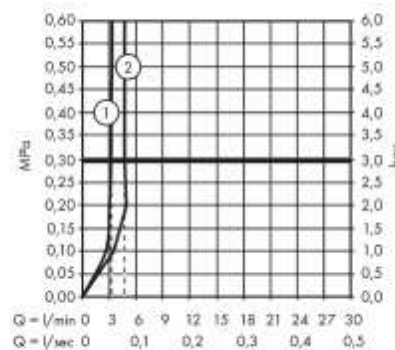

Technology

Flowchart