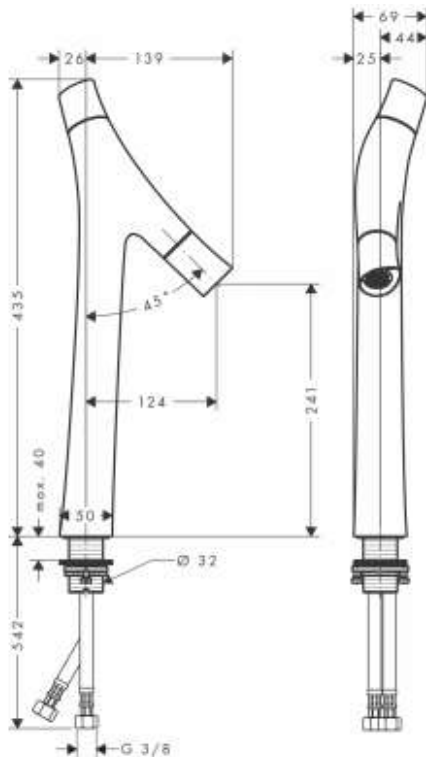

Brand : Axor, Germany  
 Name : Starck Organic 2-handle Basin Mixer 240  
 Item Code : 12013.000  
 Designer : Philippe Starck  
 Color / Finish : Chrome  
 Dimensions :

**Product info:**

- consists of: 2-handle basin mixer, non-closing waste set
- ComfortZone 240
- projection 124 mm
- shower spray
- flow rate at 3 bar: 3,5 l/min
- flow rate booster: 5 l/min
- ceramic cartridge for temperature control
- ceramic valve for volume control
- temperature limitation adjustable
- separation of temperature and volume control
- with isolated water conduction
- suitable for continuous flow water heaters

**Add-ons :**

- 2 x angle valve 1/2 x 3/8 w/ conical nut
- 1x p-trap