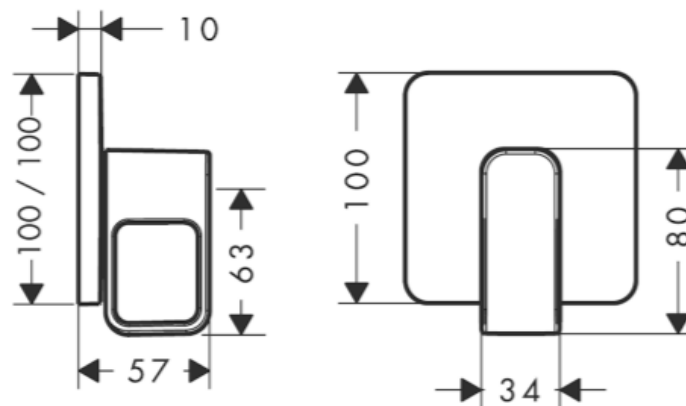

Brand : Axor, Germany
Name : Urquiola Shut-off Valve
Item Code : 11960.000
Designer : Patricia Urquiola
Color / Finish : Chrome
Dimensions :

Product info:

- connection type: DN15/DN20

Add-ons :

- 1 x 15970.180 basic set for shut off valve