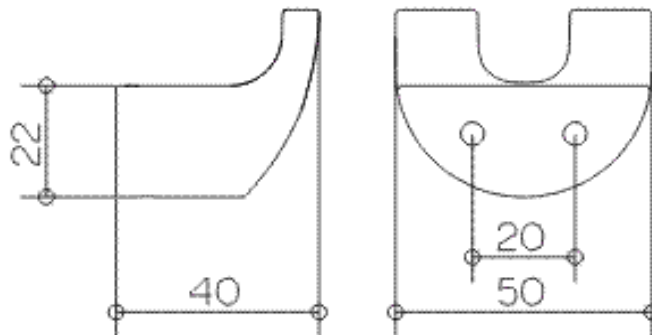

SPECIFICATION SHEET - bathroom accessories

BRAND:	KEUCO	Product Photo:
ORIGIN:	Germany	
SERIES:	ELEGANCE	
PRODUCT DESCRIPTION:	Double towel hook	
MODEL No.	11613 010000	
FINISH/COLOUR:	Chrome-plated	
DIMENSIONS:	40mm x 50mm	
OPTIONAL MATCHING PARTS:		

Technical Informations:

REMINDER:	Do not use cleaners containing abrasive cleansers, ammonia, bleach, acids, waxes, alcohol, solvents or other products not recommended for chrome.
	All information is for reference only, installation shall always be based on the actual product delivered.