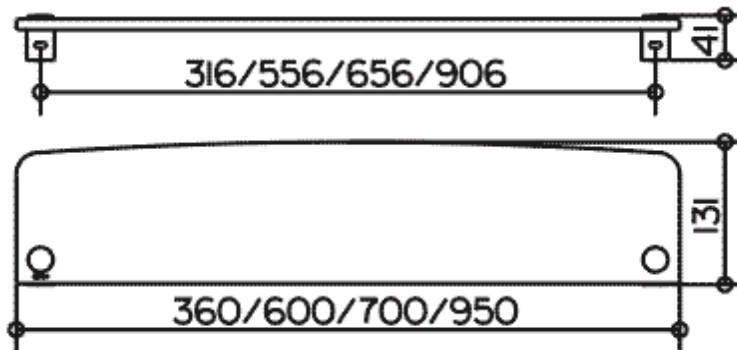

SPECIFICATION SHEET - bathroom accessories

BRAND:	KEUCO	Product Photo:
ORIGIN:	Germany	
SERIES:	ELEGANCE	
PRODUCT DESCRIPTION:	Crystal glass shelf	
MODEL No.	11610 009600	
FINISH/COLOUR:	Chrome-plated	
DIMENSIONS:	600mm x 131mm x 41mm	
OPTIONAL MATCHING PARTS:		

Technical Informations:

REMINDER:	Do not use cleaners containing abrasive cleansers, ammonia, bleach, acids, waxes, alcohol, solvents or other products not recommended for chrome.
	All information is for reference only, installation shall always be based on the actual product delivered.