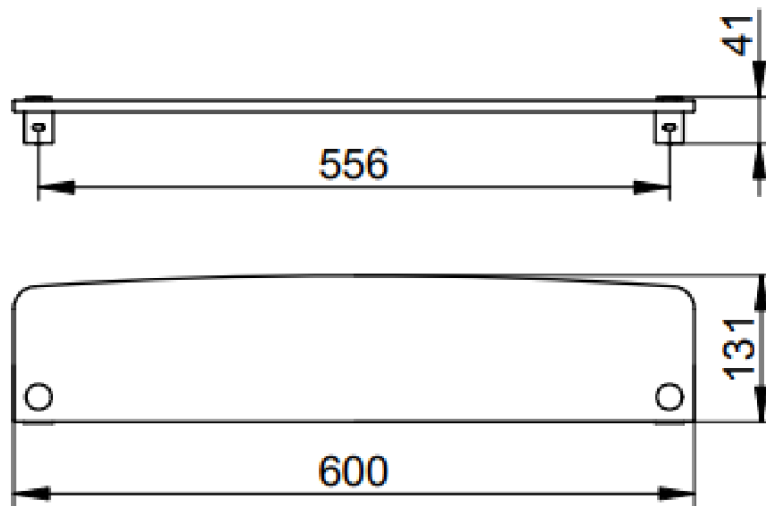

Brand : KEUCO, Germany
Name : ELEGANCE Crystal Glass Shelf
Item Code : 11610 009600
Designer : Moll Design
Color / Finish: Chrome Plated
Dimensions : Overall (LxWxH in cm)
60 x 13.1 x 4.1cm

Product info:

- crystal glass shelf

Flushing of pipe must be done before fittings are installed. Failure to do so voids the warranty.

Follow cleaning instructions and avoid using any harmful chemicals.

All information is for reference only. Installation shall always be based on the specs provided with actual delivered items.

For more info, visit www.kuysen.com