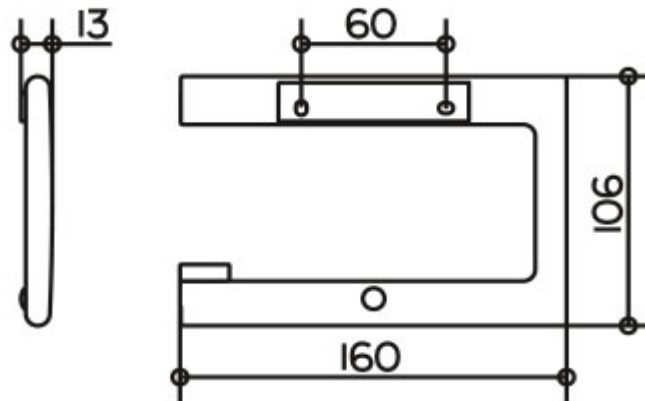

SPECIFICATION SHEET - bathroom accessories

BRAND:	KEUCO	Product Photo:
ORIGIN:	Germany	
SERIES:	ED400	
PRODUCT DESCRIPTION:	Roll holder	
MODEL No.	11562 010000	
FINISH/COLOUR:	Chrome-plated	
DIMENSIONS:	160mm x 13mm x 106mm	
OPTIONAL MATCHING PARTS:		

Technical Informations:

REMINDER:	Do not use cleaners containing abrasive cleansers, ammonia, bleach, acids, waxes, alcohol, solvents or other products not recommended for chrome.
	All information is for reference only, installation shall always be based on the actual product delivered.