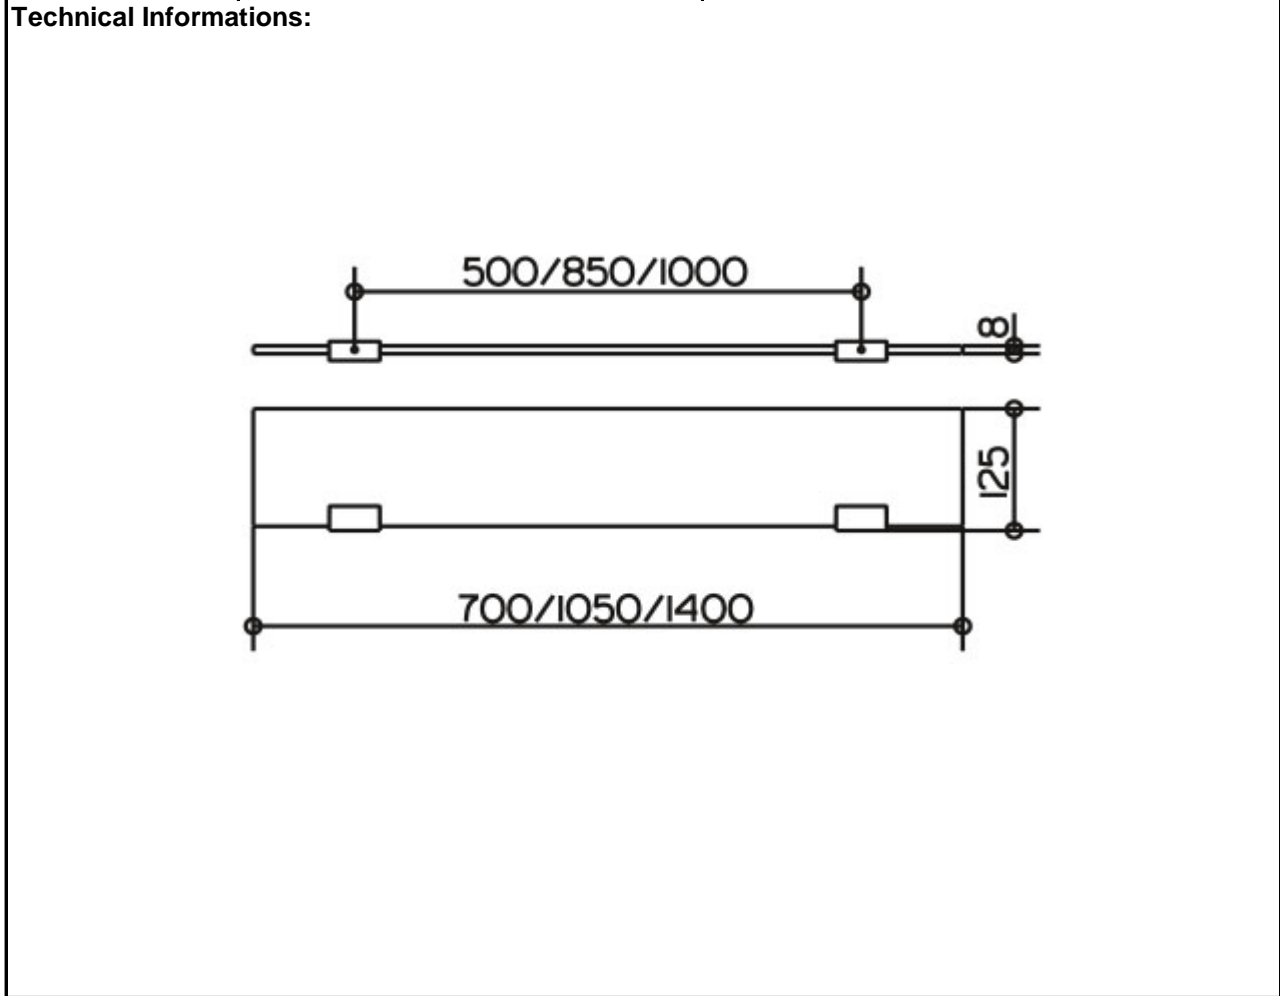

**SPECIFICATION SHEET - bathroom accessories**

|                                 |                              |   |
|---------------------------------|------------------------------|---|
| <b>BRAND:</b>                   | <b>KEUCO</b>                 | <b>Product Photo:</b><br><br> |
| <b>ORIGIN:</b>                  | Germany                      |   |
| <b>SERIES:</b>                  | ED400                        |   |
| <b>PRODUCT DESCRIPTION:</b>     | Shelf with crystalline glass |   |
| <b>MODEL No.</b>                | 11510 015700                 |   |
| <b>FINISH/COLOUR:</b>           | Chrome-plated                |   |
| <b>DIMENSIONS:</b>              | 700mm x 125mm x 8mm          |   |
| <b>OPTIONAL MATCHING PARTS:</b> |                              |   |