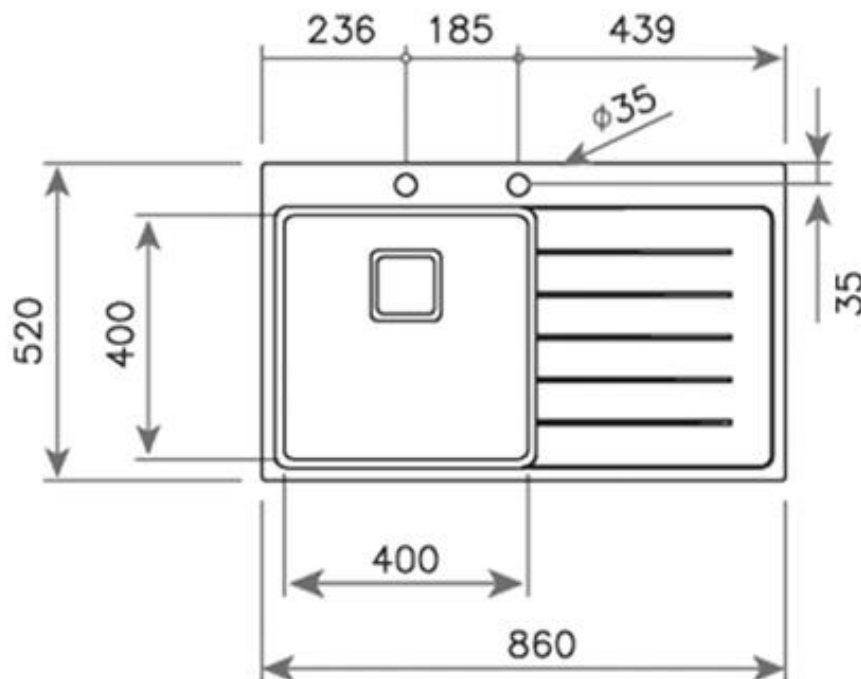

Brand : TEKA, Spain
 Name : Zenit RS15 / Single Bowl Inset
 Kitchen Sink Stainless Steel ,
 Zenit RS15 1B RD 2ø Auto Wst
 Item Code : 1150.00003
 Color/ Finish: Polished
 Dimensions : Overall (wxh): 520x860x200 mm

Product info:

- PureLine stainless steel sink,
- Right drainboard
- Bowl size: 400 x 400 x 200mm
- Inset installation
- 18/10 Stainless steel
- Easy clean radius R15 corners
- 3½" SQ automatic basket waste with overflow and siphon

Add-on:

- PA Single sink bottle trap 1½"

Follow cleaning instructions and avoid using any harmful chemicals.

All information is for reference only. Installation shall always be based on the specs provided with actual delivered items.