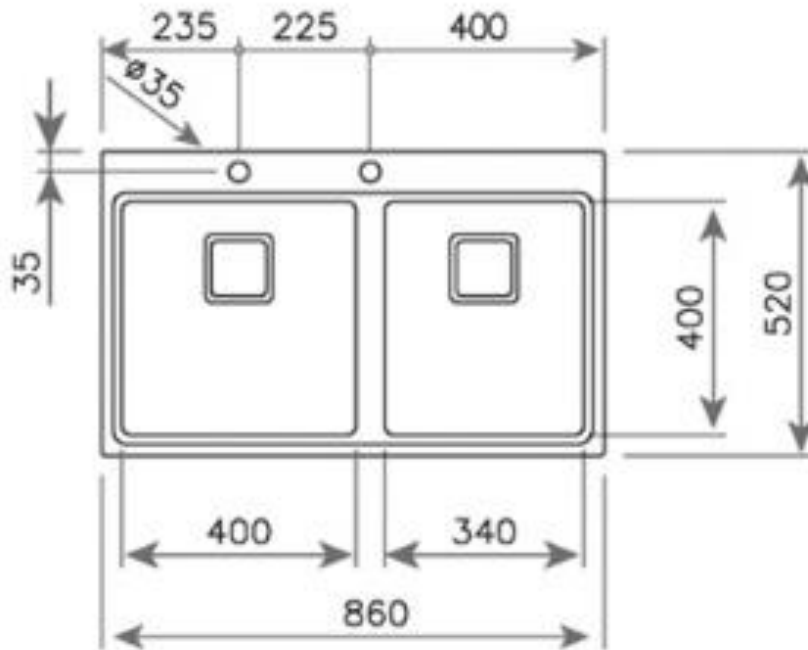

Brand : TEKA, Spain
 Name : Zenit RS15 / Double Bowl Inset Kitchen Sink Stainless Steel , Zenit RS15 2B 86 2ø Auto Wst
 Item Code : 1150.30015
 Color/ Finish: Polished
 Dimensions : Overall (wxh): 520x860x200 mm

Product info:

- PureLine stainless steel sink,
- Double bowls
- Bowl size: 400 x 400 x 200mm, 340 x 400 x 200mm
- Inset installation
- 18/10 Stainless steel
- Easy clean radius R15 corners
- 3½" SQ automatic basket waste with overflow and siphon

Add-on:

- PA Single sink bottle trap 1½"

Follow cleaning instructions and avoid using any harmful chemicals.

All information is for reference only. Installation shall always be based on the specs provided with actual delivered items.