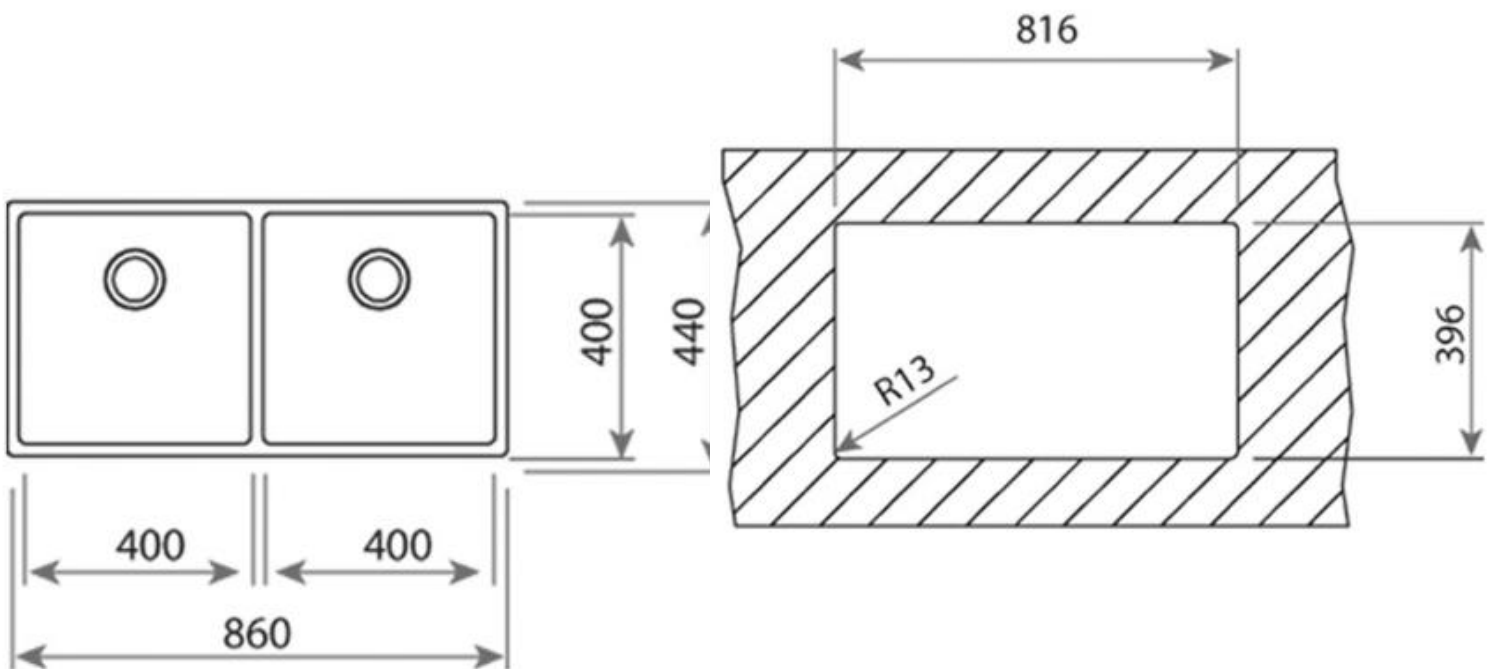

Brand : TEKA, Spain
 Name : BeLinea / Undermount Double Bowl Kitchen Sink Stainless Steel , BeLinea RS15 2B 860
 Item Code : 1150.30006
 Color/ Finish: Polished
 Dimensions : Overall : 860 x 440 x 200mm

Product info:

- with 3½ Manual basket waste with Overflow.
- Bowl size: 2 x (400 x 400mm)

Add-on:

- PA Single sink bottle trap 1½"

Follow cleaning instructions and avoid using any harmful chemicals.

All information is for reference only. Installation shall always be based on the specs provided with actual delivered items.