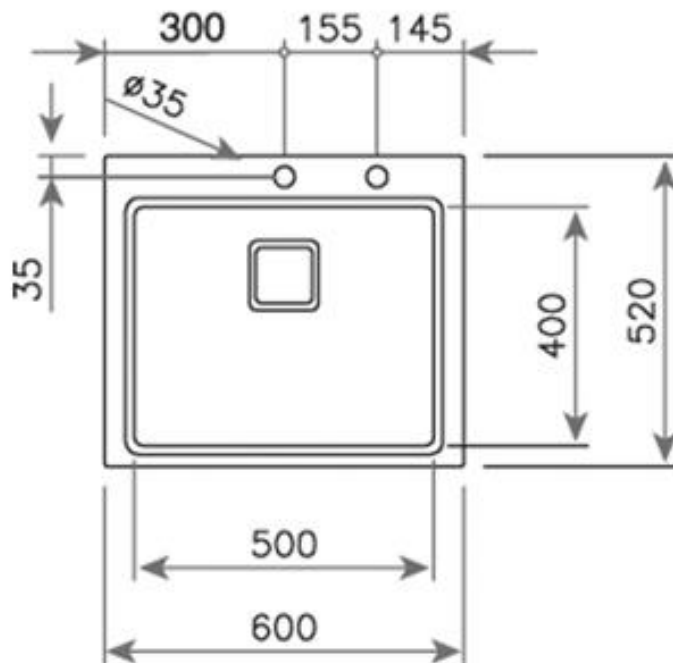

Brand : TEKA, Spain  
 Name : Zenit RS15 / Single Bowl Inset Kitchen Sink Stainless Steel , Zenit RS15 1B 2ø Auto Wst  
 Item Code : 1150.00021  
 Color/ Finish: Polished  
 Dimensions : Overall (wxh): 520x600x200 mm

**Product info:**

- PureLine stainless steel sink,
- 1 bowl (400 x 500 x 200mm)
- Inset installation
- 18/10 Stainless steel
- Easy clean radius R15 corners
- 3½" SQ automatic basket waste with overflow and siphon

**Add-on:**

- PA Single sink bottle trap 1½"

Follow cleaning instructions and avoid using any harmful chemicals.

All information is for reference only. Installation shall always be based on the specs provided with actual delivered items.