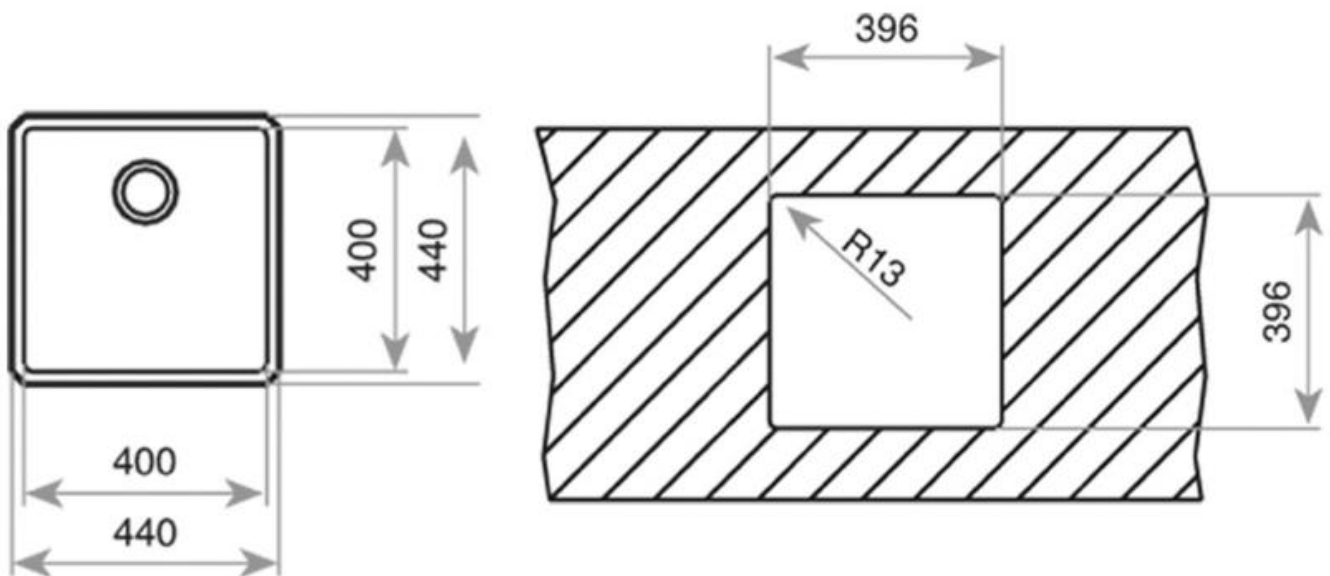

Brand : TEKA, Spain
 Name : BeLinea / Undermount Kitchen Sink Stainless Steel , BeLinea RS15 40.40
 Item Code : 1150.00007
 Color/ Finish: Polished
 Dimensions : Overall : 440 x 440 x 200mm

Product info:

- with 3½ Manual basket waste with Overflow.
- Bowl size: 400 x 400mm

Add-on:

- PA Single sink bottle trap 1½"

Follow cleaning instructions and avoid using any harmful chemicals.

All information is for reference only. Installation shall always be based on the specs provided with actual delivered items.