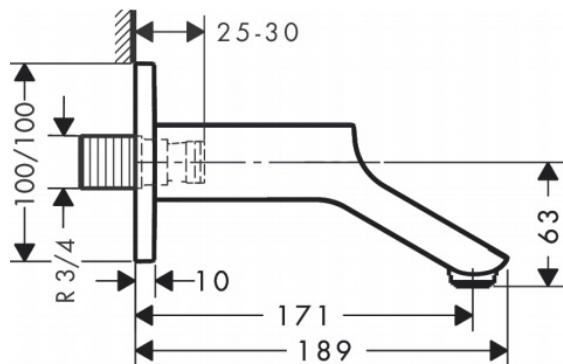

Technology