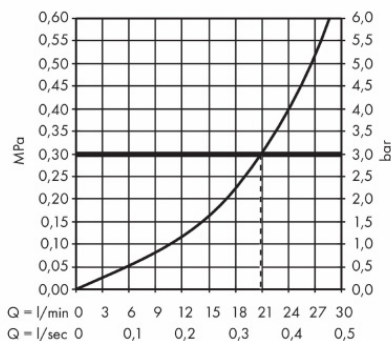

Flowchart

The consumption was measured in combination with the appropriate fittings (thermostat/mixer/in-wall valve) to reflect actual application in practice.

Flushing of pipe must be done before fittings are installed. Failure to do so voids the warranty.

Follow cleaning instructions and avoid using any harmful chemicals.

All information is for reference only. Installation shall always be based on the specs provided with actual delivered items.

For more info, visit www.kuysen.com