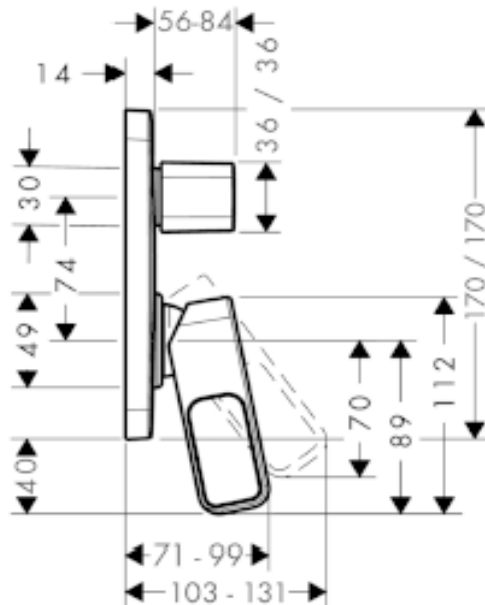

SPECIFICATION SHEET - fittings

BRAND:	AXOR[®]	Product Photo: 
ORIGIN:	Germany	
SERIES:	Urquiola	
PRODUCT DESCRIPTION:	Finish set 01800.180 bath/shower • flow rate: 22 l/min	
MODEL No.	11425.000	
FINISH/COLOUR:	Chrome-plated	
DIMENSIONS:	170mm x 170mm	
OPTIONAL MATCHING PARTS:		

Technical Informations:

- ① Shower outlet
- ② Tub outlet

REMINDER:	<p style="color: magenta;">Pipe flushing must be done before faucets are installed. Failure to do so voids the warranty.</p> <p>Do not use cleaners containing abrasive cleansers, ammonia, bleach, acids, waxes, alcohol, solvents or other products not recommended for chrome.</p> <p>All information is for reference only, installation shall always be based on the actual product delivered.</p>
------------------	---