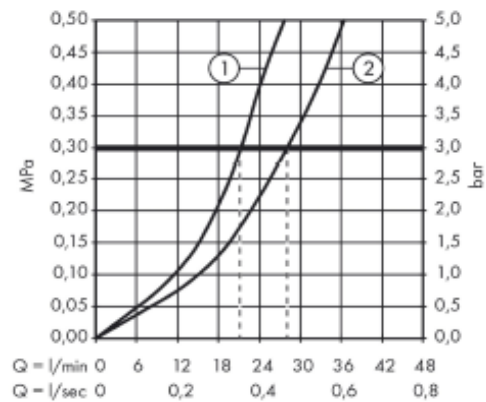

SPECIFICATION SHEET - fittings

BRAND:	AXOR®	Product Photo:
ORIGIN:	Germany	
SERIES:	Urquiola	
PRODUCT DESCRIPTION:	Finish set 01800.180 bath/shower • flow rate: 22 l/min	
MODEL No.	11425.000	
FINISH/COLOUR:	Chrome-plated	
DIMENSIONS:	170mm x 170mm	
OPTIONAL MATCHING PARTS:		

Technical Informations:

- ① Shower outlet
- ② Tub outlet

REMINDER:	Pipe flushing must be done before faucets are installed. Failure to do so voids the warranty. Do not use cleaners containing abrasive cleansers, ammonia, bleach, acids, waxes, alcohol, solvents or other products not recommended for chrome. All information is for reference only, installation shall always be based on the actual product delivered.