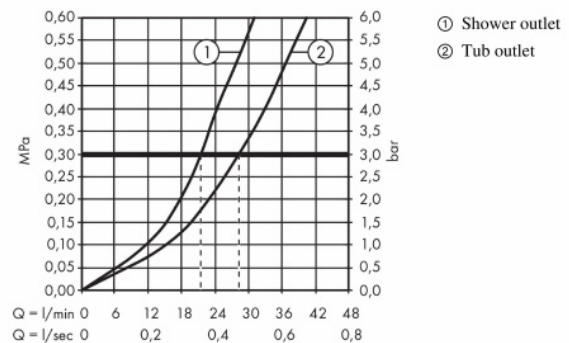

Brand : Axor, Germany
 Name : Urquiola Single Lever Bath Mixer
 Item Code : 11425.000
 Designer : Patricia Urquiola
 Color / Finish : Chrome
 Dimensions :

Product info:

- flow rate at 3 bar: 22 l/min
- min. operating pressure: 1 bar
- max. operating pressure: 10 bar
- ceramic cartridge
- temperature limitation adjustable
- diverter with automatic resetting
- suitable for continuous flow water heaters

Add-ons :

- 1 x 01800.180 universal ibox
- 1 x 97759.000 coupling set

Flowchart

Flushing of pipe must be done before fittings are installed. Failure to do so voids the warranty.

Follow cleaning instructions and avoid using any harmful chemicals.