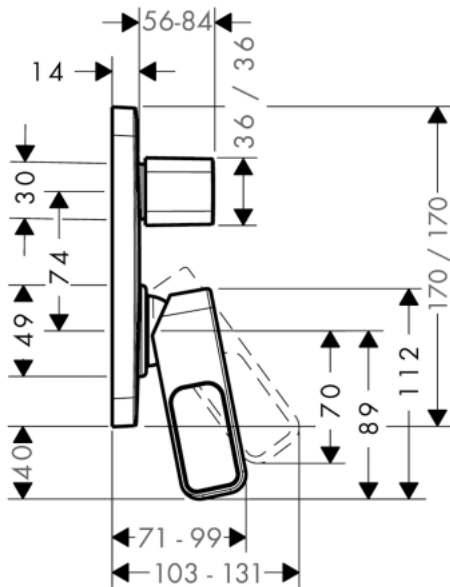

Brand : Axor, Germany
 Name : Urquiola Single Lever Bath Mixer
 Item Code : 11425.000
 Designer : Patricia Urquiola
 Color / Finish : Chrome
 Dimensions :

Product info:

- flow rate at 3 bar: 22 l/min
- min. operating pressure: 1 bar
- max. operating pressure: 10 bar
- ceramic cartridge
- temperature limitation adjustable
- diverter with automatic resetting
- suitable for continuous flow water heaters

Add-ons :

- 1 x 01800.180 universal ibox
- 1 x 97759.000 coupling set

Flowchart

Flushing of pipe must be done before fittings are installed. Failure to do so voids the warranty.

Follow cleaning instructions and avoid using any harmful chemicals.