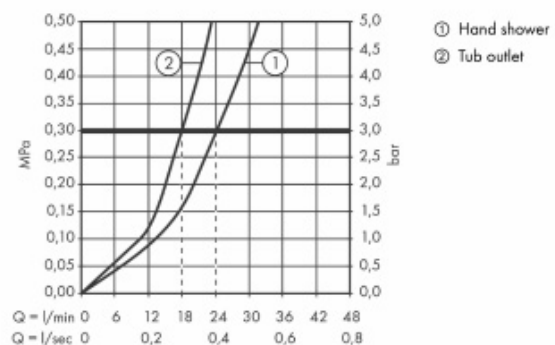

Technology

Flowchart