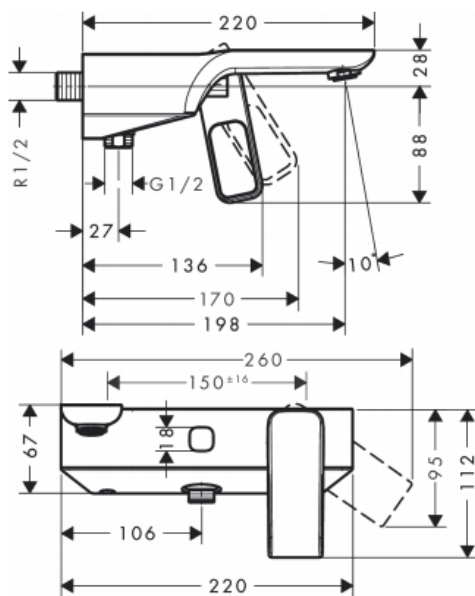

Brand : Axor, Germany
 Name : Urquiola Single Lever Bath Mixer
 Item Code : 11420.000
 Designer : Patricia Urquiola
 Color / Finish : Chrome
 Dimensions :

Product info:

- projection 198 mm
- connection type: s-shaped connections
- center distance: 150 ± 16 mm
- spray type mixer: normal spray
- flow rate at 3 bar: 22 l/min
- min. operating pressure: 1 bar
- max. operating pressure: 10 bar
- ceramic cartridge
- temperature limitation adjustable
- diverter with automatic resetting
- non-return valve
- suitable for continuous flow water heaters