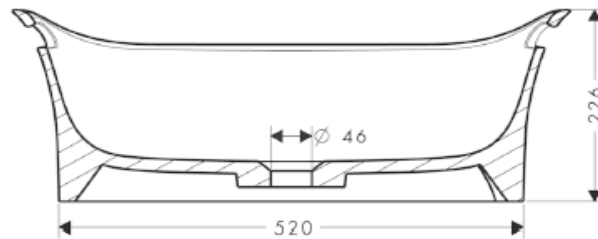

SPECIFICATION SHEET - washbowls

BRAND:	AXOR®	Product Photo:
ORIGIN:	Germany	
SERIES:	Urquiola	
PRODUCT DESCRIPTION:	Washbowl mineral cast only in conjunction with mixer without pull rod	
MODEL No.	11300.000	
FINISH/COLOUR:	Alpin-white	
DIMENSIONS:	624mm x 408mm x 226mm	
OPTIONAL MATCHING PARTS:	50001.000 recommended	

Technical Informations:

REMINDER:	Pipe flushing must be done before faucets are installed. Failure to do so voids the warranty. Do not use cleaners containing abrasive cleansers, ammonia, bleach, acids, waxes, alcohol, solvents or other products not recommended for chrome. All information is for reference only, installation shall always be based on the actual product delivered.