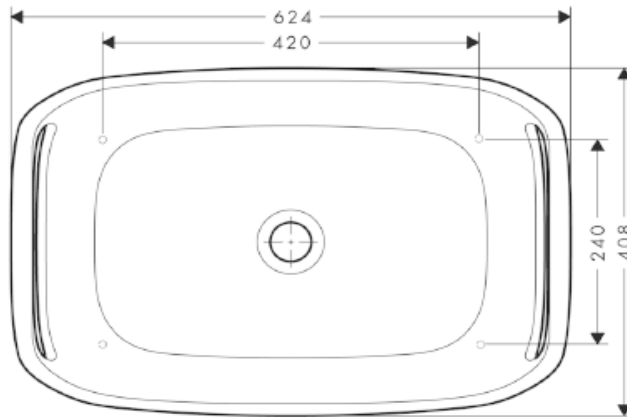

SPECIFICATION SHEET - washbowls

BRAND:	AXOR®	Product Photo:
ORIGIN:	Germany	
SERIES:	Urquiola	
PRODUCT DESCRIPTION:	Washbowl mineral cast only in conjunction with mixer without pull rod	
MODEL No.	11300.000	
FINISH/COLOUR:	Alpin-white	
DIMENSIONS:	624mm x 408mm x 226mm	
OPTIONAL MATCHING PARTS:	50001.000 recommended	

Technical Informations:

REMINDER:	Pipe flushing must be done before faucets are installed. Failure to do so voids the warranty. Do not use cleaners containing abrasive cleansers, ammonia, bleach, acids, waxes, alcohol, solvents or other products not recommended for chrome. All information is for reference only, installation shall always be based on the actual product delivered.