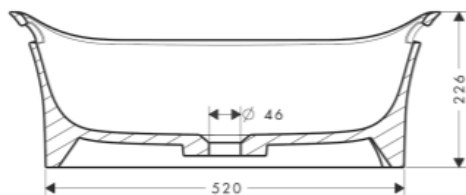

Brand : Axor, Germany
 Name : Urquiola Washbowl 624/408
 Item Code : 11300.000
 Designer : Patricia Urquiola
 Color / Finish : Gelcoat
 Dimensions :

Product info:

- type of installation: above counter basin
- material: mineral cast with gelcoat
- only in conjunction with basin mixers without pull rod
- TÜV certified