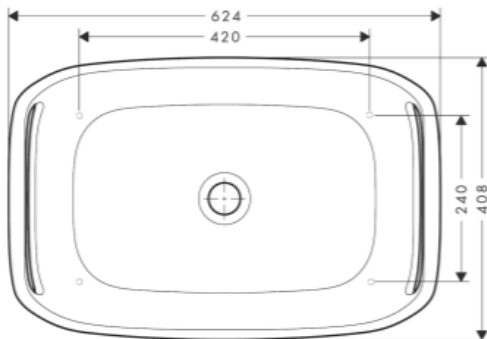

Brand : Axor, Germany
 Name : Urquiola Washbowl 624/408
 Item Code : 11300.000
 Designer : Patricia Urquiola
 Color / Finish : Gelcoat
 Dimensions :

Product info:

- type of installation: above counter basin
- material: mineral cast with gelcoat
- only in conjunction with basin mixers without pull rod
- TÜV certified