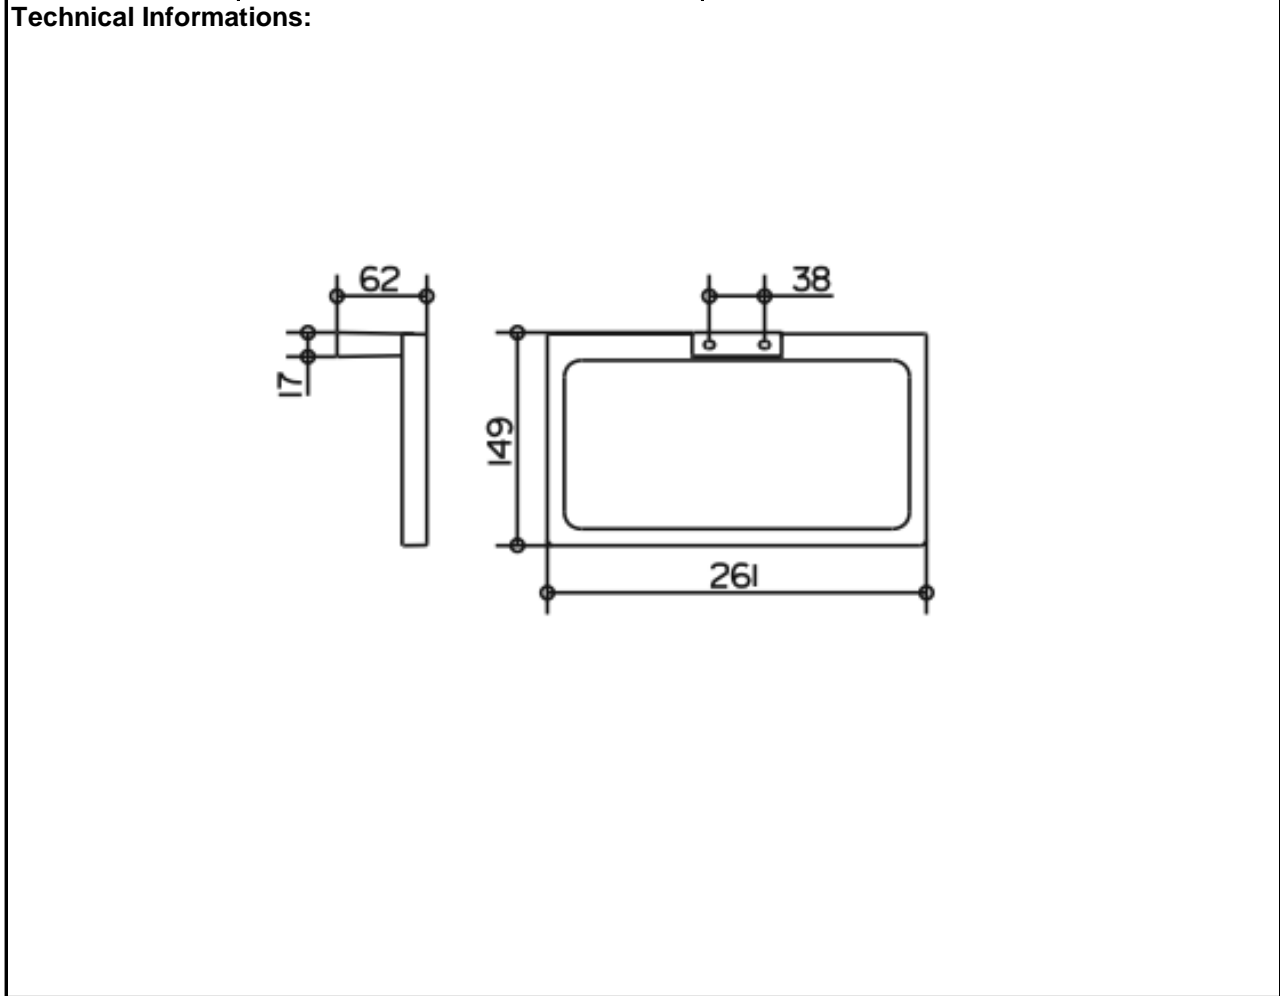

## SPECIFICATION SHEET - bathroom accessories

<b>BRAND:</b>	<b>KEUCO</b>	<b>Product Photo:</b>  
<b>ORIGIN:</b>	Germany	
<b>SERIES:</b>	ED11	
<b>PRODUCT DESCRIPTION:</b>	Towel ring	
<b>MODEL No.</b>	11121 010000	
<b>FINISH/COLOUR:</b>	Chrome-plated	
<b>DIMENSIONS:</b>	261mm x 62mm x 149mm	
<b>OPTIONAL MATCHING PARTS:</b>		