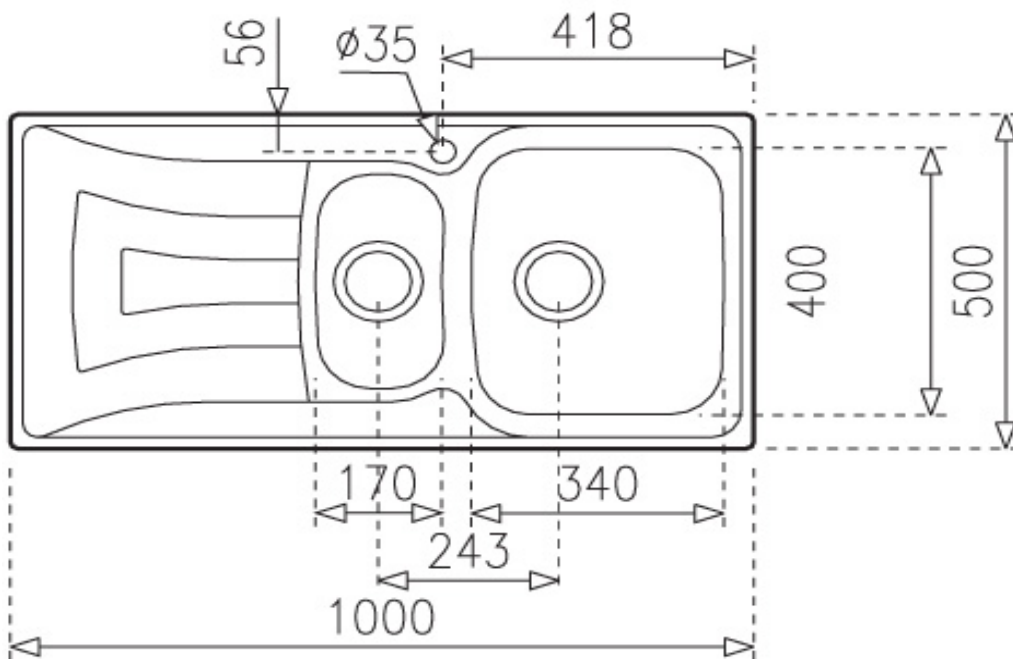

Brand : TEKA, Spain
 Name : Universo / Stainless Steel Inset Kitchen Sink, 1.5B.LD
 Item Code : 1112.0039
 Color/ Finish: Polished
 Dimensions : Overall (w x h): 1000 x 500 mm

Product info:

- One and a half bowl sizes:
- 340 x 400 x 160 mm & 170 X 320 X 95 mm
- 1 tap hole, left drain

Add-on:

- A1 Waste basket strainer 3½" dia.
- PM2 Double sink bottle trap 1-½" dia.

Follow cleaning instructions and avoid using any harmful chemicals.

All information is for reference only. Installation shall always be based on the specs provided with actual delivered items.