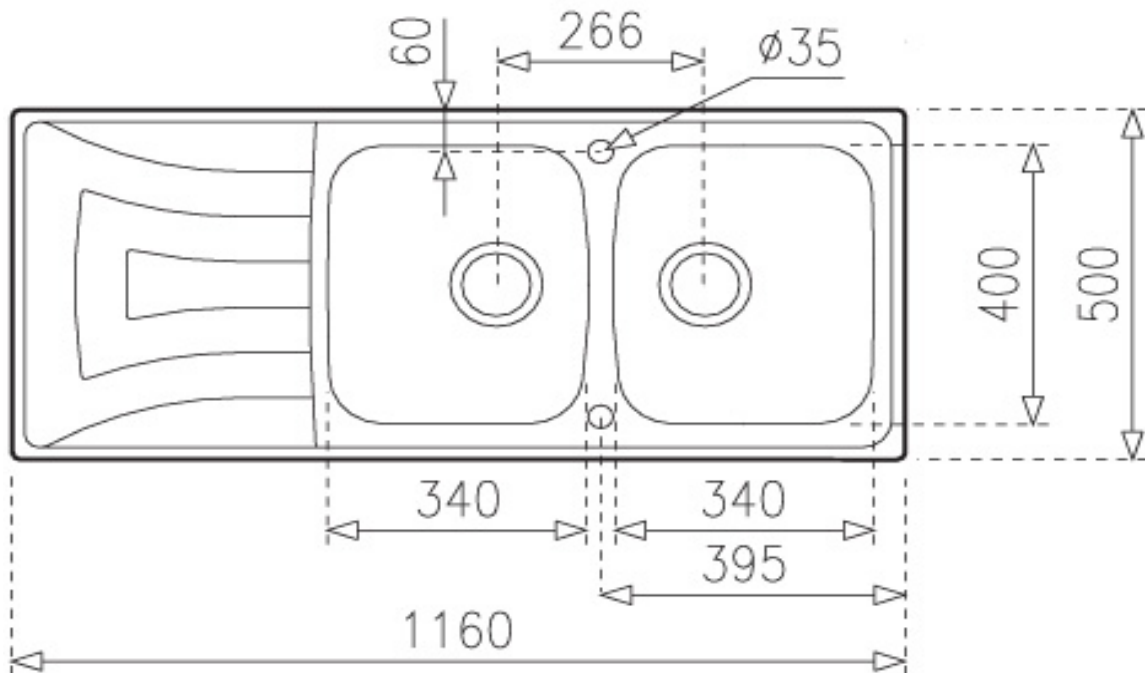

Brand : TEKA, Spain  
 Name : Universo / Stainless Steel Double Bowl Inset Kitchen Sink, 2B.LD

Item Code : 1112.0029  
 Color/ Finish: Polished  
 Dimensions : Overall (w x h): 1160 x 500 mm

**Product info:**

- double bowl size: 340 x 400 x 170 mm
- 1 tap hole, left drainboard
- dia. of waste hole:  $\varnothing 3\frac{1}{2}$ "

**Add-on:**

- A1 Waste basket strainer  $3\frac{1}{2}$ " dia.(2pcs. req.)
- PM2 Double sink bottle trap  $1\frac{1}{2}$ " dia.