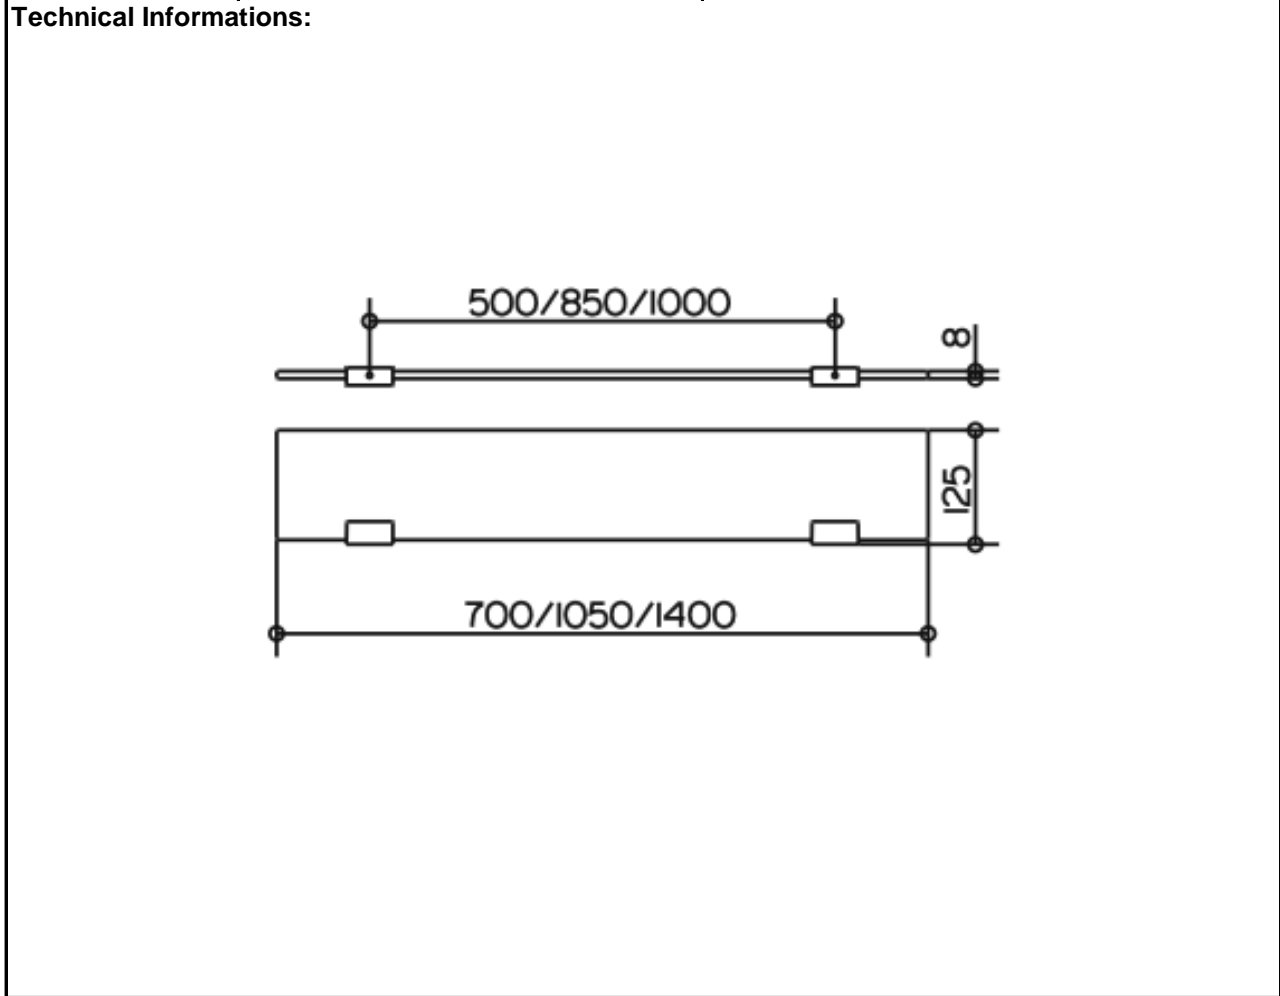

SPECIFICATION SHEET - bathroom accessories

BRAND:	KEUCO	Product Photo: 
ORIGIN:	Germany	
SERIES:	ED11	
PRODUCT DESCRIPTION:	Shelf with crystalline glass	
MODEL No.	11110 015700	
FINISH/COLOUR:	Chrome-plated	
DIMENSIONS:	700mm x 125mm x 8mm	
OPTIONAL MATCHING PARTS:		