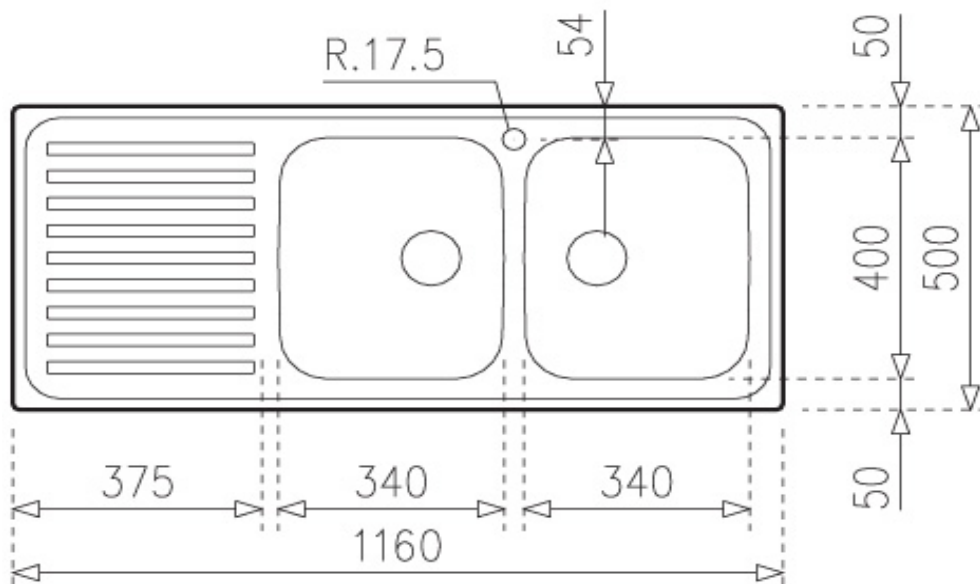

Brand : TEKA, Spain
 Name : Classic / Stainless Steel Double Bowl Inset Kitchen Sink, 1160.500.2B.RD
 Item Code : 1111.9025
 Color/ Finish: Polished
 Dimensions : Overall (w x h): 1160 X 500 mm

Product info:

- double bowl size: 340 x 400 x 193 mm,
- 340 x 400 x 190 mm
- single tap hole, right drainboard
- A1 waste basket stainer 3 1/2"

Add-on:

- PM2 Double sink bottle trap 1 1/2"

Follow cleaning instructions and avoid using any harmful chemicals.