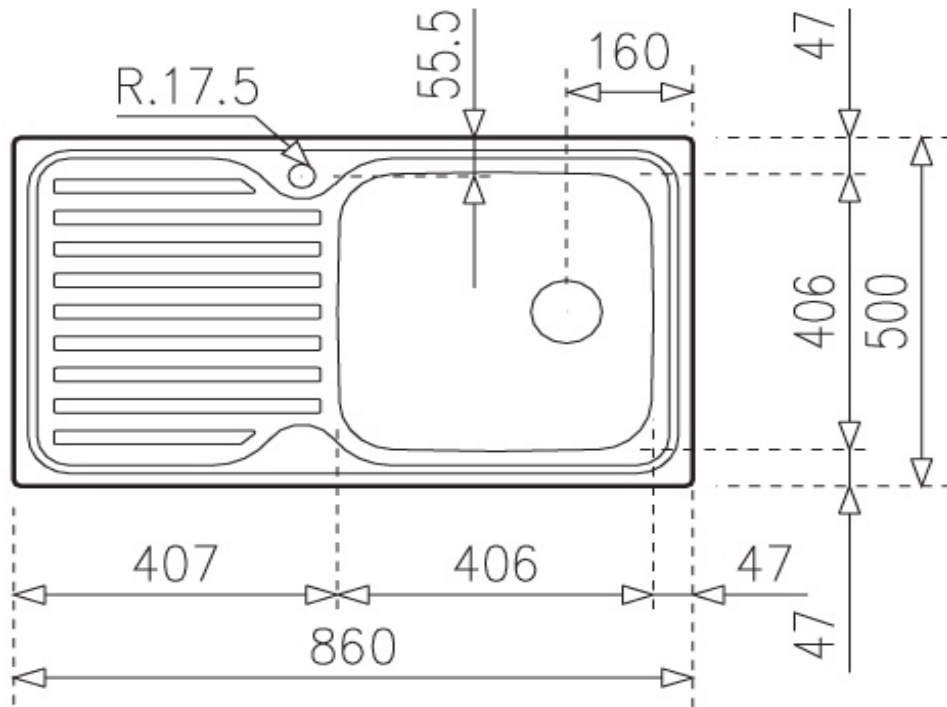

Brand : TEKA, Spain
 Name : Classic / Stainless Steel Single Bowl Inset Kitchen Sink, 860.500.1B.LD

Item Code : 1111.9003
 Color/ Finish: Polished
 Dimensions : Overall (w x h): 860 x 500 mm

Product info:

- single bowl size: 406 x 406 x 190 mm
- single tap hole, left drainboard
- A1 Waste basket strainer 3½"
- dia. of waste hole: Ø3½"

Add-on:

- PM2 Double sink bottle trap 1½"

Follow cleaning instructions and avoid using any harmful chemicals.