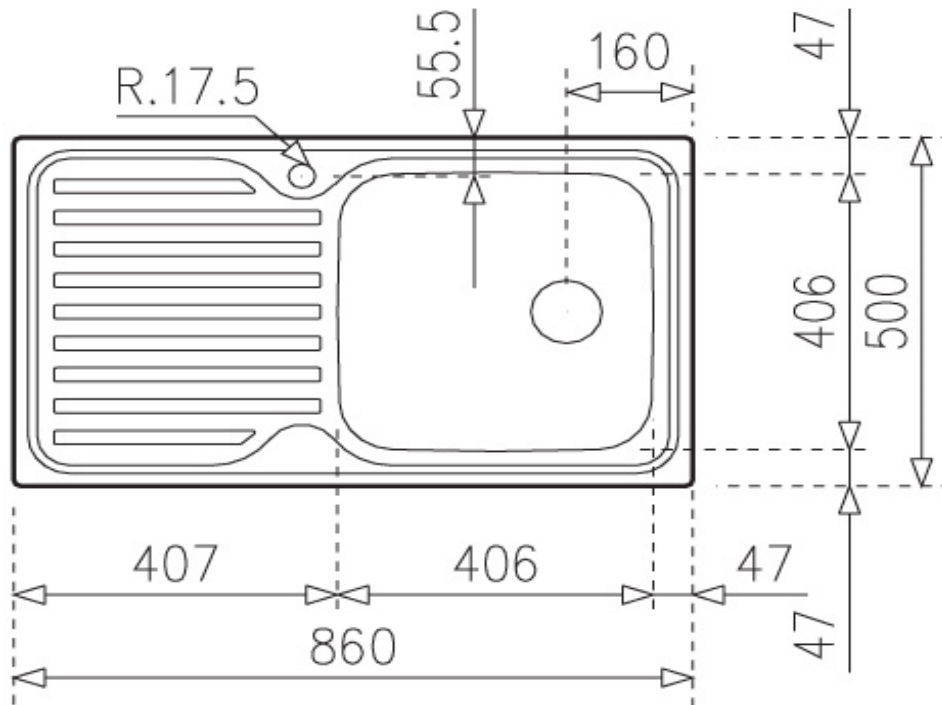

Brand : TEKA, Spain
 Name : Classic / Stainless Steel Single Bowl Inset Kitchen Sink, 860.500.1B.RD

Item Code : 1111.9002
 Color/ Finish: Polished
 Dimensions : Overall (w x h): 860 x 500 mm

Product info:

- single bowl size: 406 x 406 x 190 mm
- single tap hole, right drainboard
- A1 Waste basket strainer 3½"
- dia. of waste hole: Ø3½"

Add-on:

- PM2 Double sink bottle trap 1½"

Follow cleaning instructions and avoid using any harmful chemicals.