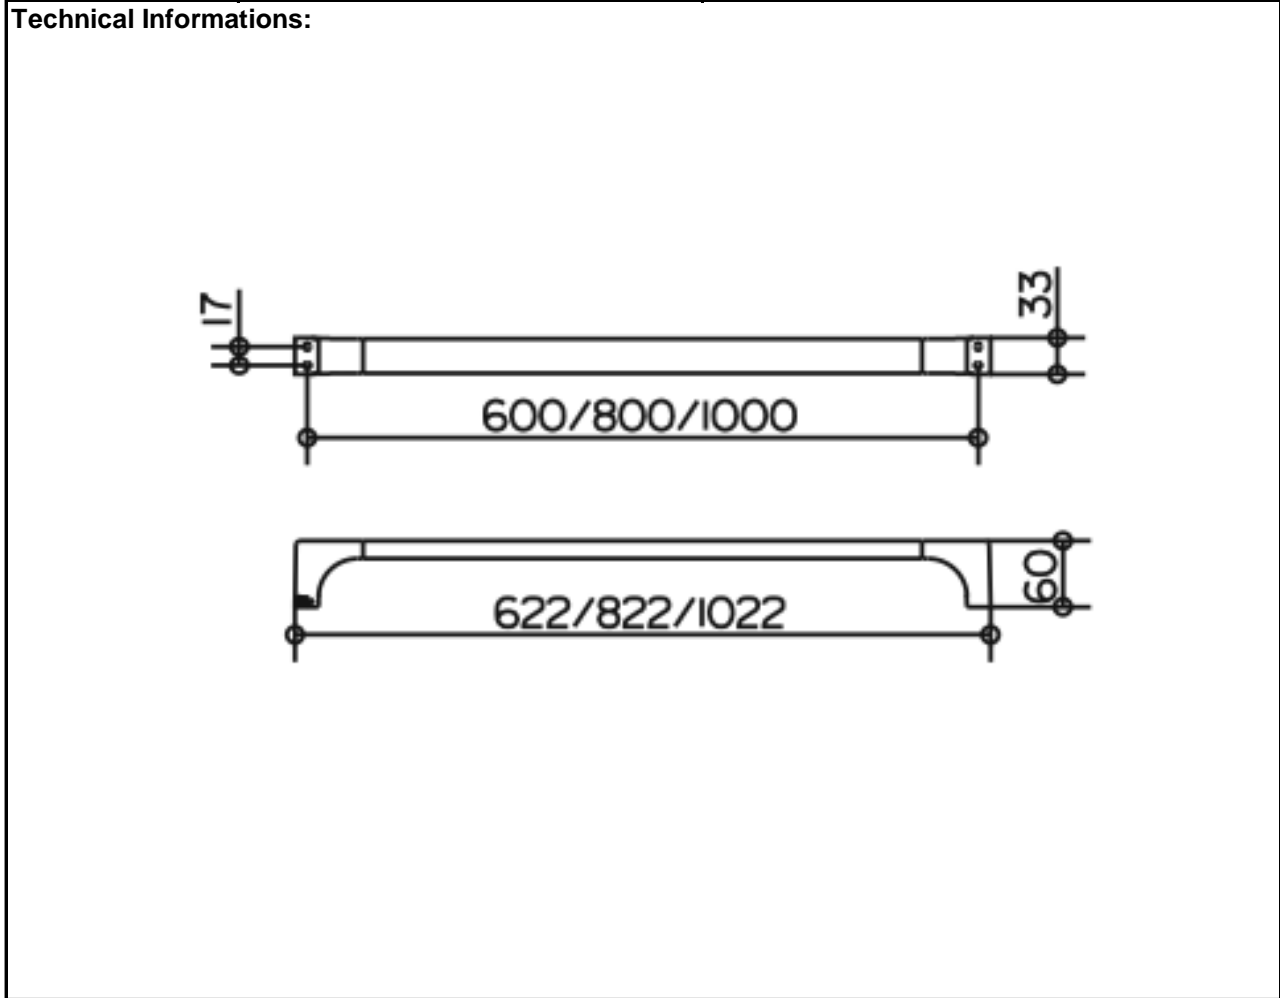

SPECIFICATION SHEET - bathroom accessories

BRAND:	KEUCO	Product Photo: 
ORIGIN:	Germany	
SERIES:	ED11	
PRODUCT DESCRIPTION:	Bath towel rail 600mm	
MODEL No.	11101 010600	
FINISH/COLOUR:	Chrome-plated	
DIMENSIONS:	622mm x 60mm x 33mm	
OPTIONAL MATCHING PARTS:		