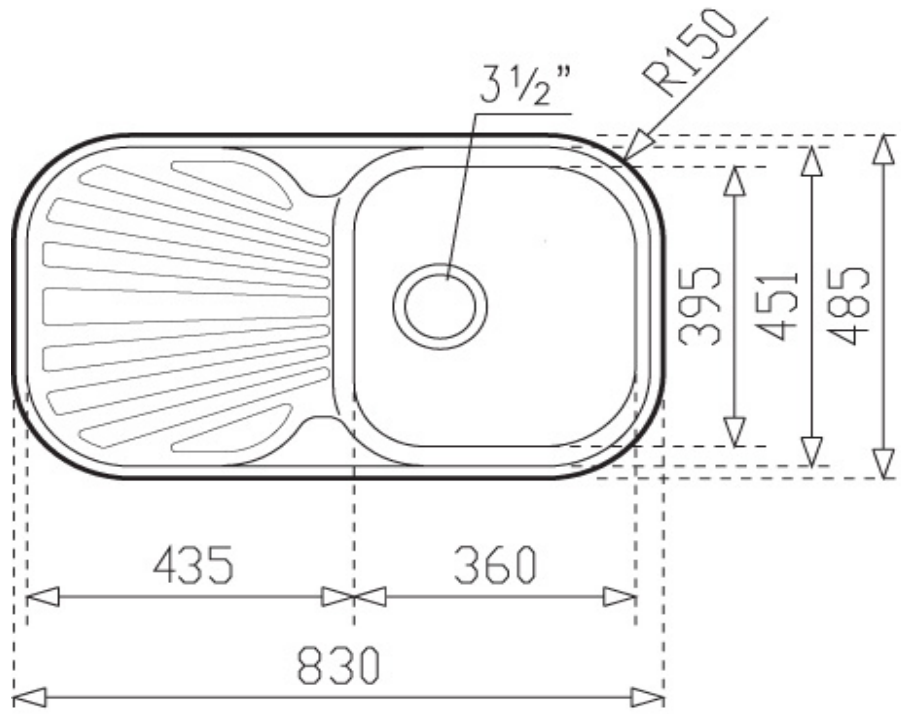

Brand : TEKA, Turkey  
 Name : Stylo / Stainless Steel Single Bowl Inset Kitchen Sink, 1B.LD

Item Code : 1110.7021  
 Color/ Finish: Polished  
 Dimensions : Overall (w x h): 830 x 485 mm

Product info:

- single bowl size: 360 x 395 x 170 mm
- single tap hole, left drainboard
- A1 Waste basket strainer 3½"
- PA Single sink bottle trap 1½"