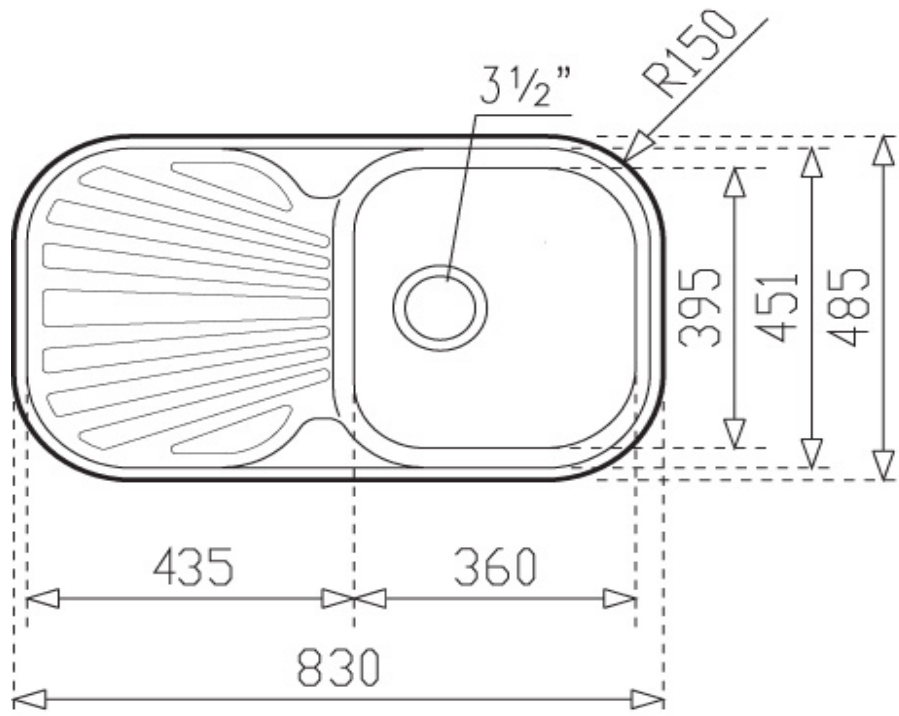

Brand : TEKA, Turkey  
 Name : Stylo / Stainless Steel Single Bowl  
 Inset Kitchen Sink, 1B.RD

Item Code : 1110.7020  
 Color/ Finish: Polished  
 Dimensions : Overall (w x h): 830 x 485 mm

Product info:

- single bowl size: 360 x 395 x 170 mm
- single tap hole, right drainboard
- A1 Waste basket strainer 3½"
- PA Single sink bottle trap 1½"

Follow cleaning instructions and avoid using any harmful chemicals.