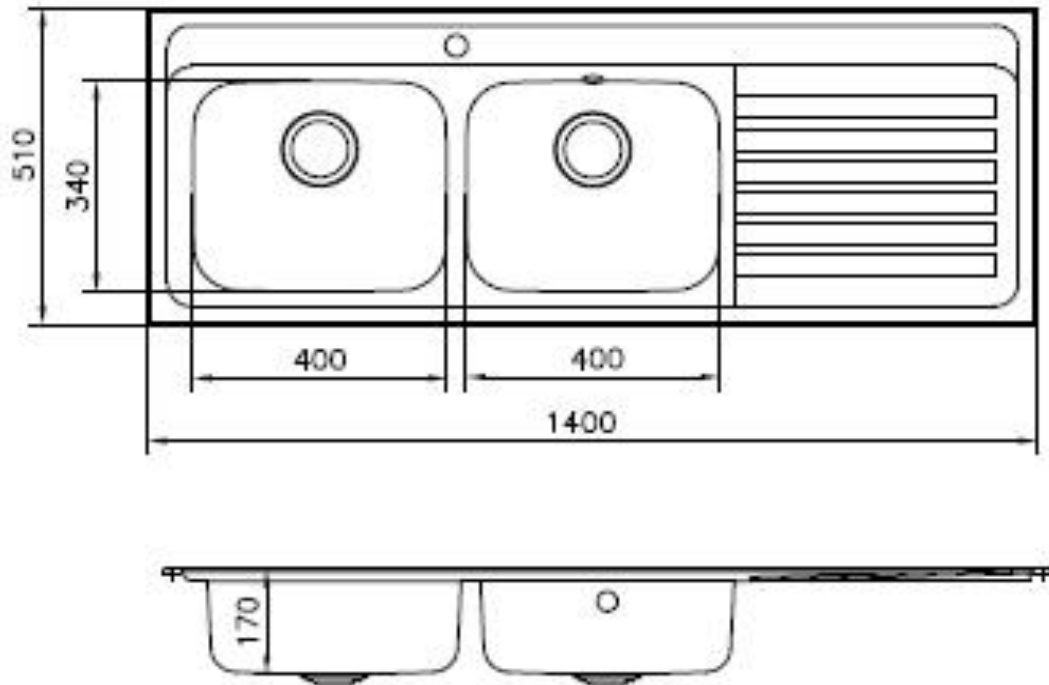

Brand : TEKA, Spain
 Name : Universal / Stainless Steel Double Bowl Inset Kitchen Sink, 1400.510.2B.LD.1H
 Item Code : 1110.4806
 Color/ Finish: Polished
 Dimensions : Overall (w x h): 1400 x 510 mm

Product info:

- double bowl size: 400 x 340 x 155 mm
- left drainboard, 1 tap holes
- dia. of waste hole: $\text{Ø}3\frac{1}{2}$ "

Add-on:

- A1 Waste basket strainer $3\frac{1}{2}$ "
- PM2 Double sink bottle trap $1\frac{1}{2}$ "