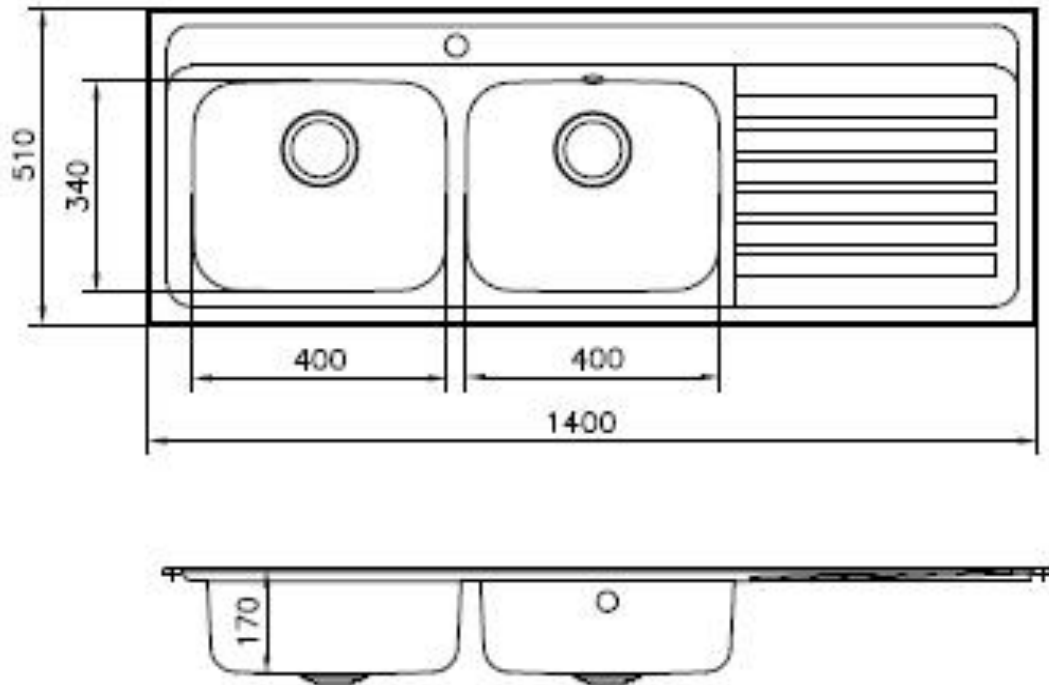

Brand : TEKA, Spain
 Name : Universal / Stainless Steel Double Bowl Inset Kitchen Sink, 1400.510.2B.RD.1H
 Item Code : 1110.4805
 Color/ Finish: Polished
 Dimensions : Overall (w x h): 1400 x 510 mm

Product info:

- double bowl size: 400 x 340 x 155 mm
- right drainboard, 1 tap holes
- dia. of waste hole: $\varnothing 3\frac{1}{2}$ "

Add-on:

- A1 Waste basket strainer $3\frac{1}{2}$ "
- PM2 Double sink bottle trap $1\frac{1}{2}$ "