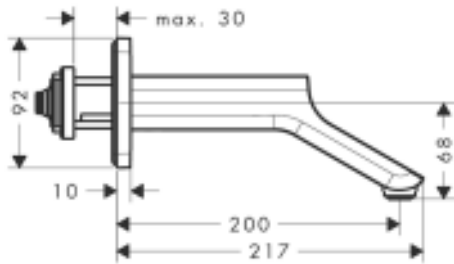

Brand : Axor, Germany
 Name : Urquiola Single Lever Basin Mixer Wall-mounted with 200mm Spout
 Item Code : 11026.000
 Designer : Patricia Urquiola
 Color / Finish : Chrome
 Dimensions :

Product info:

- consists of: single lever basin mixer for concealed installation wall-mounted, non-closing waste set
- projection 200 mm
- spray type: normal spray
- flow rate at 3 bar: 5 l/min
- ceramic cartridge
- temperature limitation adjustable
- suitable for continuous flow water heaters

Add-ons :

- 1 x 10902.180 basic set for thermostatic mixer
- 1 x p-trap

Technology

Flowchart

- ① With flow limiter
 ② Without flow limiter

Flushing of pipe must be done before fittings are installed. Failure to do so voids the warranty.