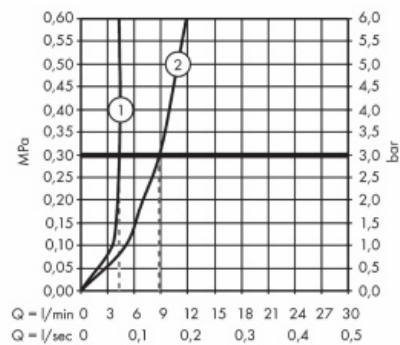

Brand : Axor, Germany
 Name : Urquiola Single Lever Basin Mixer Wall-mounted with 200mm Spout
 Item Code : 11026.000
 Designer : Patricia Urquiola
 Color / Finish : Chrome
 Dimensions :

Product info:

- consists of: single lever basin mixer for concealed installation wall-mounted, non-closing waste set
- projection 200 mm
- spray type: normal spray
- flow rate at 3 bar: 5 l/min
- ceramic cartridge
- temperature limitation adjustable
- suitable for continuous flow water heaters

Add-ons :

- 1 x 10902.180 basic set for thermostatic mixer
- 1 x p-trap

Technology

Flowchart

- ① With flow limiter
 ② Without flow limiter

Flushing of pipe must be done before fittings are installed. Failure to do so voids the warranty.