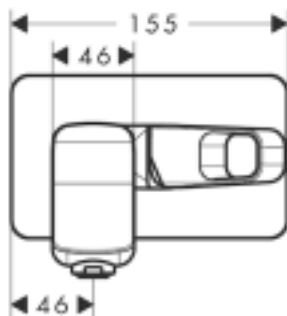

Brand : Axor, Germany
 Name : Urquiola Single Lever Basin Mixer Wall-mounted with 200mm Spout
 Item Code : 11026.000
 Designer : Patricia Urquiola
 Color / Finish : Chrome
 Dimensions :

Product info:

- consists of: single lever basin mixer for concealed installation wall-mounted, non-closing waste set
- projection 200 mm
- spray type: normal spray
- flow rate at 3 bar: 5 l/min
- ceramic cartridge
- temperature limitation adjustable
- suitable for continuous flow water heaters

Add-ons :

- 1 x 10902.180 basic set for thermostatic mixer
- 1 x p-trap

Technology

Flowchart

- ① With flow limiter
 ② Without flow limiter

Flushing of pipe must be done before fittings are installed. Failure to do so voids the warranty.