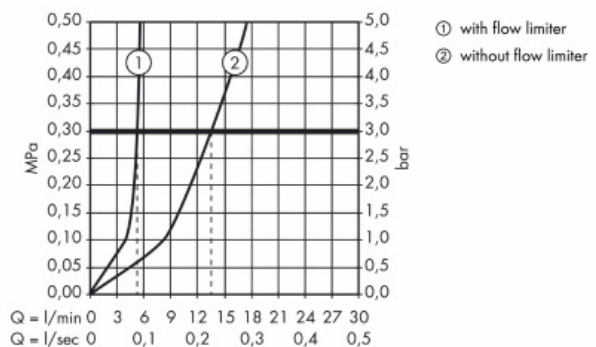

Brand : Axor, Germany
 Name : Urquiola Single Lever Basin Mixer 130
 Item Code : 11020.000
 Designer : Patricia Urquiola
 Color / Finish : Chrome
 Dimensions :

Product info:

- consists of: single lever basin mixer, pop-up waste set
- ComfortZone 130
- projection 139 mm
- normal spray
- flow rate at 3 bar: 5 l/min
- ceramic cartridge
- temperature limitation adjustable
- suitable for continuous flow water heaters

Add-ons :

- 2 x angle valve 1/2 x 3/8 w/ conical nut
- 1 x p-trap

Technology

Flowchart

Flushing of pipe must be done before fittings are installed. Failure to do so voids the warranty.

Follow cleaning instructions and avoid using any harmful chemicals.