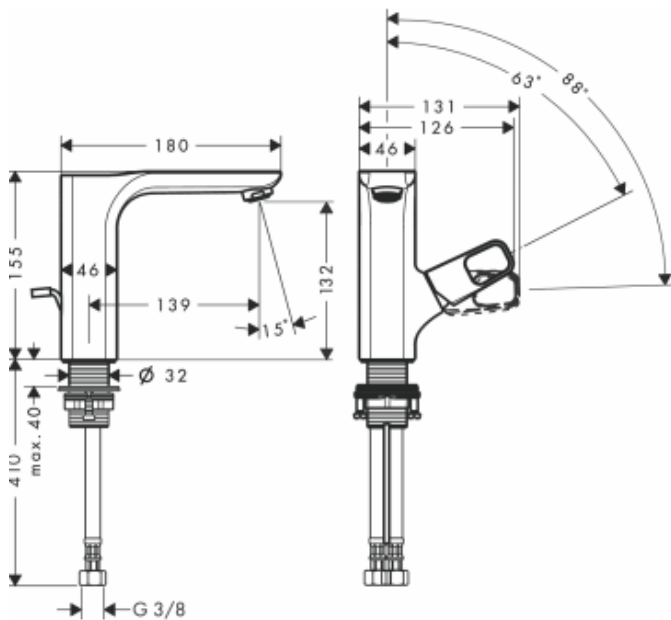

Brand : Axor, Germany
 Name : Urquiola Single Lever Basin Mixer 130
 Item Code : 11020.000
 Designer : Patricia Urquiola
 Color / Finish : Chrome
 Dimensions :

Product info:

- consists of: single lever basin mixer, pop-up waste set
- ComfortZone 130
- projection 139 mm
- normal spray
- flow rate at 3 bar: 5 l/min
- ceramic cartridge
- temperature limitation adjustable
- suitable for continuous flow water heaters

Add-ons :

- 2 x angle valve 1/2 x 3/8 w/ conical nut
- 1 x p-trap

Technology

Flowchart

Flushing of pipe must be done before fittings are installed. Failure to do so voids the warranty.

Follow cleaning instructions and avoid using any harmful chemicals.