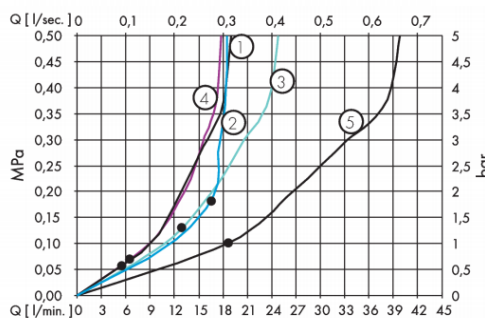

Flowchart

Flushing of pipe must be done before fittings are installed. Failure to do so voids the warranty.

Follow cleaning instructions and avoid using any harmful chemicals.

All information is for reference only. Installation shall always be based on the specs provided with actual delivered items.

For more info, visit www.kuysen.com