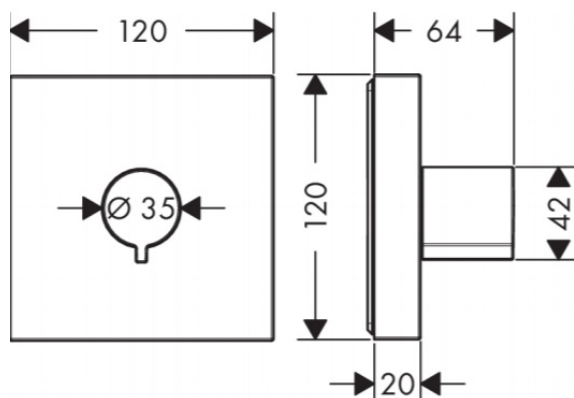

Brand : Axor, Germany
 Name : ShowerSolutions Shut Off Valve 120/120
 Item Code : 10972.000
 Designer : Philippe Starck
 Color / Finish : Chrome
 Dimensions :

Product info:

- connection type: DN15/DN20
- in a joined installation (10 mm distance) with no.10755000, no.10751000, no.10651000, no.28491000, no.40872000, no.40873000 or no.40874000 the use of basic set no.10971180 is recommended
- in a freely arranged installation, basic sets no.15973180, no.15974180 or no.15970180 can also be used

Add-ons :

- 1 x 10971.180 basic set for shut off valve 120/120

Flowchart

Flushing of pipe must be done before fittings are installed. Failure to do so voids the warranty.

Follow cleaning instructions and avoid using any harmful chemicals.