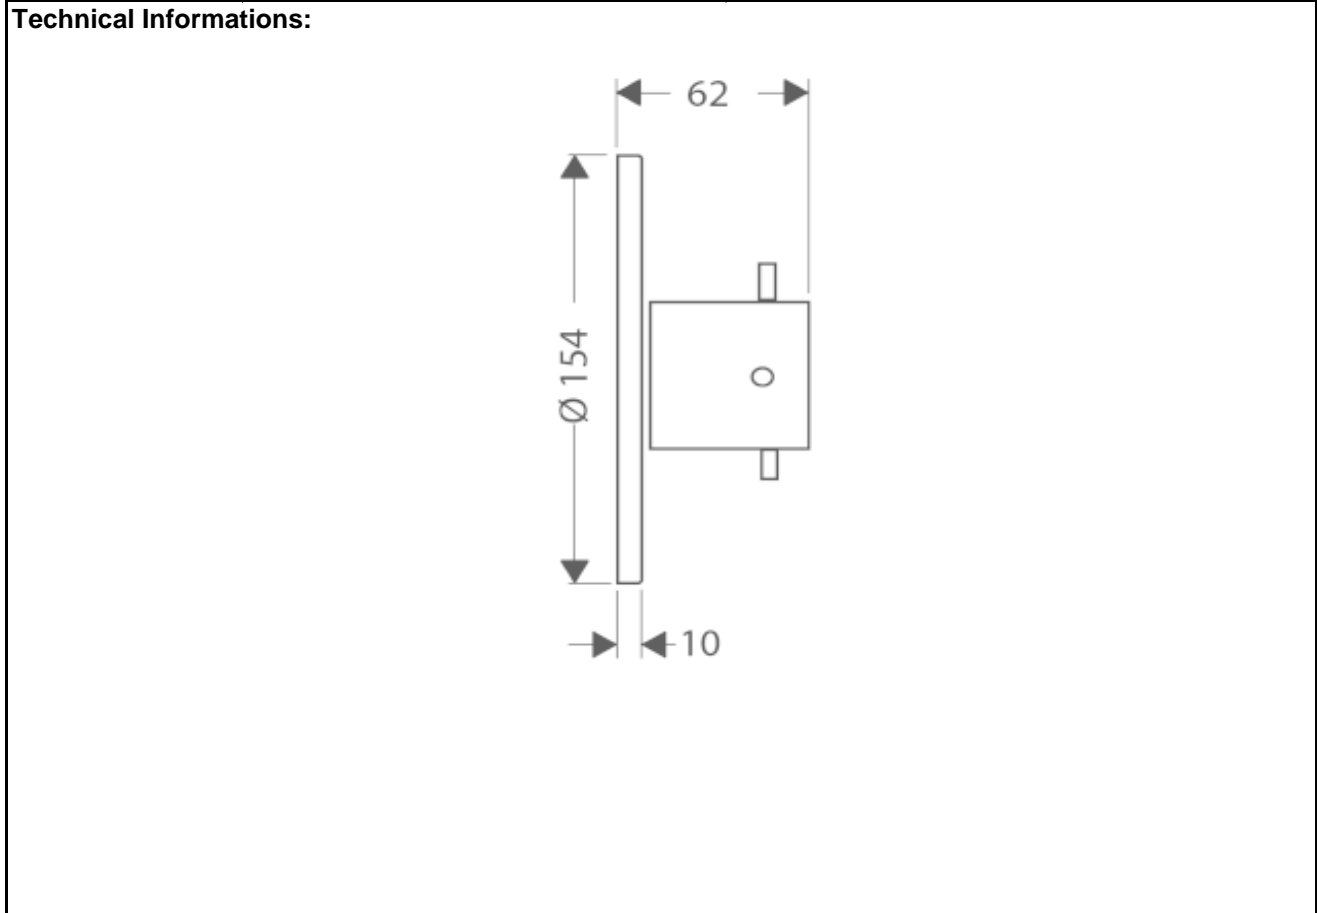

SPECIFICATION SHEET - fittings

BRAND:	AXOR®	Product Photo: 
ORIGIN:	Germany	
SERIES:	PHILIPPE STARCK	
PRODUCT DESCRIPTION:	Finish set shut-off	
MODEL No.	10970.000	
FINISH/COLOUR:	Chrome-plated	
DIMENSIONS:	Ø154mm	
OPTIONAL MATCHING PARTS:		