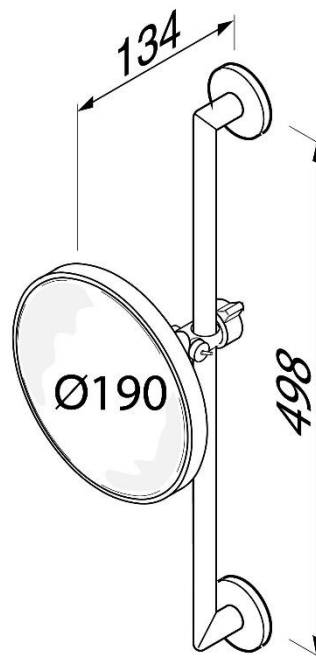

Brand : GEESA, Netherlands  
Name : MIRROR Shaving Mirror  
Item Code : 1096  
Designer : Geesa  
Color / Finish : Chrome  
Dimensions : Overall (LxWxH in cm)  
Ø19 x 13.4 x 49.8cm

Product info:

- Wall bar
- 3x magnification
- Ø190mm mirror