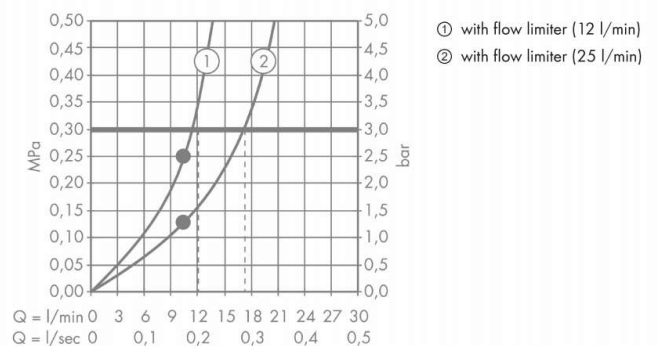

Technology

Flowchart