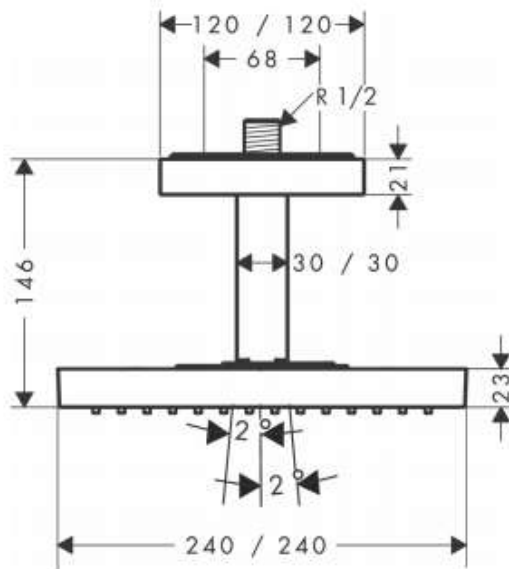

Brand : Axor, Germany  
 Name : ShowerSolutions Overhead Shower 240/240 with Ceiling Connection  
 Item Code : 10929.000  
 Designer : Philippe Starck  
 Color / Finish : Chrome  
 Dimensions :

#### Product info:

- consists of: overhead shower, ceiling connector
- shower head size: 240 x 240 mm
- spray type: RainAir
- flow rate RainAir spray (at 3 bar): 12 l/min
- flow rate expandable to 25 l/min
- material spray disc: metal
- spray disc removable for cleaning
- brass ceiling connector
- ceiling connection length: 102 mm
- installation: ceiling
- connection thread G ½
- connection dimension: DN15
- not suitable for continuous flow water heaters