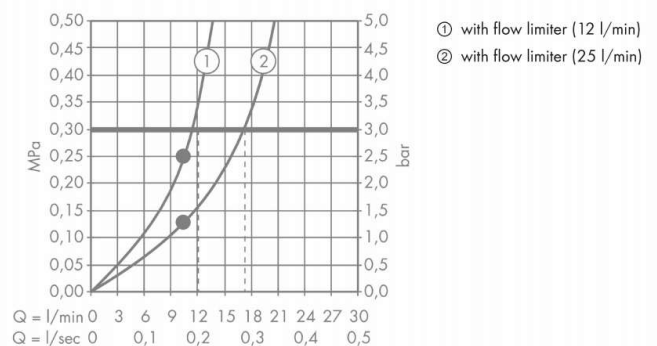

Brand : Axor, Germany
 Name : ShowerSolutions Overhead Shower 240/240
 Item Code : 10925.000
 Designer : Philippe Starck
 Color / Finish : Chrome
 Dimensions :

Product info:

- consists of: overhead shower, shower arm, escutcheon
- shower head size: 240 x 240 mm
- spray type: RainAir
- shower arm length: metal shower arm 411 - 458 mm
- flow rate RainAir spray (at 3 bar): 12 l/min
- flow rate expandible to 25 l/min
- material spray disc: metal
- spray disc removable for cleaning
- installation: wall
- not suitable for continuous flow water heaters

Add-ons :

- 1 x 10921.180 basic set for overhead shower 240/240

Technology

Flowchart

The consumption was measured in combination with the appropriate fittings (thermostat/mixer/in-wall valve) to reflect actual application in practice.