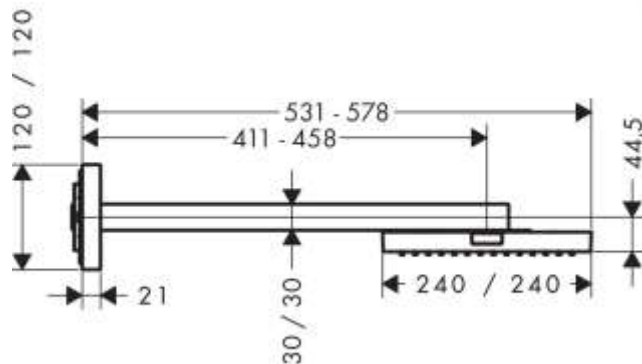

Brand : Axor, Germany
 Name : ShowerSolutions Overhead Shower 240/240
 Item Code : 10925.000
 Designer : Philippe Starck
 Color / Finish : Chrome
 Dimensions :

Product info:

- consists of: overhead shower, shower arm, escutcheon
- shower head size: 240 x 240 mm
- spray type: RainAir
- shower arm length: metal shower arm 411 - 458 mm
- flow rate RainAir spray (at 3 bar): 12 l/min
- flow rate expandible to 25 l/min
- material spray disc: metal
- spray disc removable for cleaning
- installation: wall
- not suitable for continuous flow water heaters

Add-ons :

- 1 x 10921.180 basic set for overhead shower 240/240

Technology

Flowchart

The consumption was measured in combination with the appropriate fittings (thermostat/mixer/in-wall valve) to reflect actual application in practice.