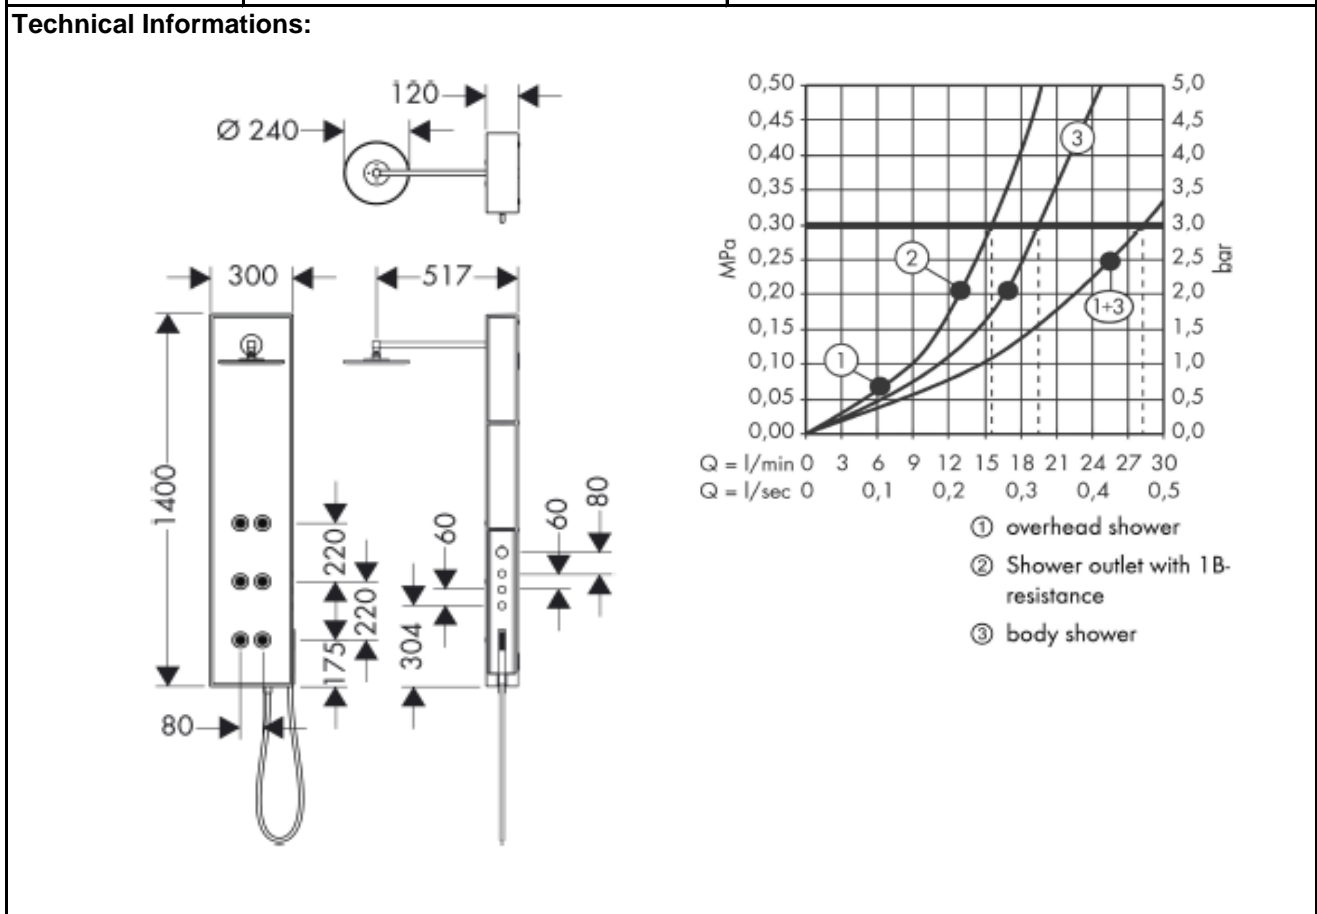

## SPECIFICATION SHEET - fittings

<b>BRAND:</b>	<b>AXOR®</b>	<b>Product Photo:</b> 
<b>ORIGIN:</b>	Germany	
<b>SERIES:</b>	<b>STARCK X</b>	
<b>PRODUCT DESCRIPTION:</b>	Waterwall with thermostat <ul style="list-style-type: none"> <li>• with 240mm overhead shower,</li> <li>handshower (2 spray modes),</li> <li>• 6 body sprays</li> <li>• flow rate RainAir: 15 l/min</li> </ul>	
<b>MODEL No.</b>	10920.000	
<b>FINISH/COLOUR:</b>	Chrome-plated	
<b>DIMENSIONS:</b>	300mm W x 1400mm H 517mm shower projection	
<b>OPTIONAL MATCHING PARTS:</b>		