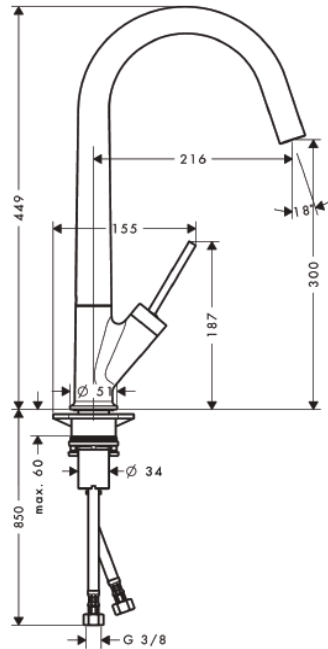

SPECIFICATION SHEET - fittings

BRAND:	hansgrohe	Product Photo:
ORIGIN:	Germany	
SERIES:	Sink Mixers	
PRODUCT DESCRIPTION:	Allegra Starck single lever kitchen mixer • Flow rate: 10 l./min. at 3 bar • Flow pressure; 1~5 bar (15~70 psi)	
MODEL No.	10822 000	
FINISH/COLOUR:	Chrome-plated	
DIMENSIONS:	449mm height 216mm spout projection	
OPTIONAL MATCHING PARTS:	2x angle valve 1/2"x3/8"	

Technical Informations: Suitable for continous flow water heater

REMINDER:	Pipe flushing must be done before faucets are installed. Failure to do so voids the warranty. Do not use cleaners containing abrasive cleansers, ammonia, bleach, acids, waxes, alcohol, solvents or other products not recommended for chrome. All information is for reference only, installation shall always be based on the actual product delivered.