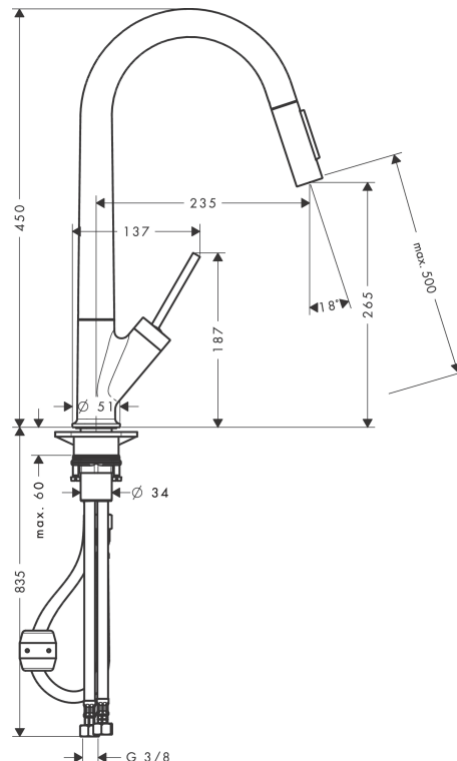

Brand : AXOR, Germany
Name : STARCK Sink mixer
Item Code : 10821.000
Designer : Philippe Starck
Color / Finish: Chrome
Dimensions : Overall (LxWxH in cm)

Product info:

- Handle can be positioned on the right or left
- ComfortZone 270
- Swivel range adjustable in 2 steps to 110° or 150°
- Normal spray, shower spray
- Lockable shower spray, spray returns through pressing spray diverter
- MagFit magnetic shower support
- Quick connect hose
- Maximum flow rate at 3 bar: 9 l/min
- Joystick ceramic cartridge
- Suitable for continuous flow water heaters

Add-on:

- 2 x C406281 angle valve

Flushing of pipe must be done before fittings are installed. Failure to do so voids the warranty.

Follow cleaning instructions and avoid using any harmful chemicals.

All information is for reference only. Installation shall always be based on the specs provided with actual delivered items.