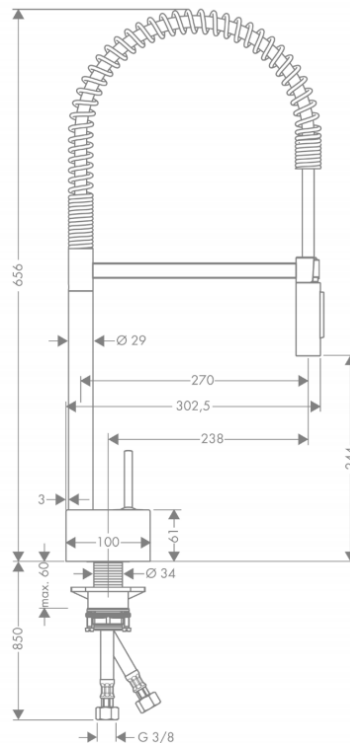

Brand : AXOR, Germany
 Name : STARCK Semi-pro sink mixer
 Item Code : 10820.000
 Designer : Philippe Starck
 Color / Finish: Chrome
 Dimensions : Overall (LxWxH in cm)

Product info:

- ComfortZone 240
- Swivel range 360°
- Normal spray, shower spray
- Lockable shower spray, spray returns through pressing spray diverter
- Maximum flow rate at 3 bar: 9 l/min
- Joystick ceramic cartridge
- Connection type: G 3/8 connections
- Integrated non-return valve
- Suitable for continuous flow water heaters

Add-on:

- 2 x C406281 angle valve

Flushing of pipe must be done before fittings are installed. Failure to do so voids the warranty.

Follow cleaning instructions and avoid using any harmful chemicals.

All information is for reference only. Installation shall always be based on the specs provided with actual delivered items.